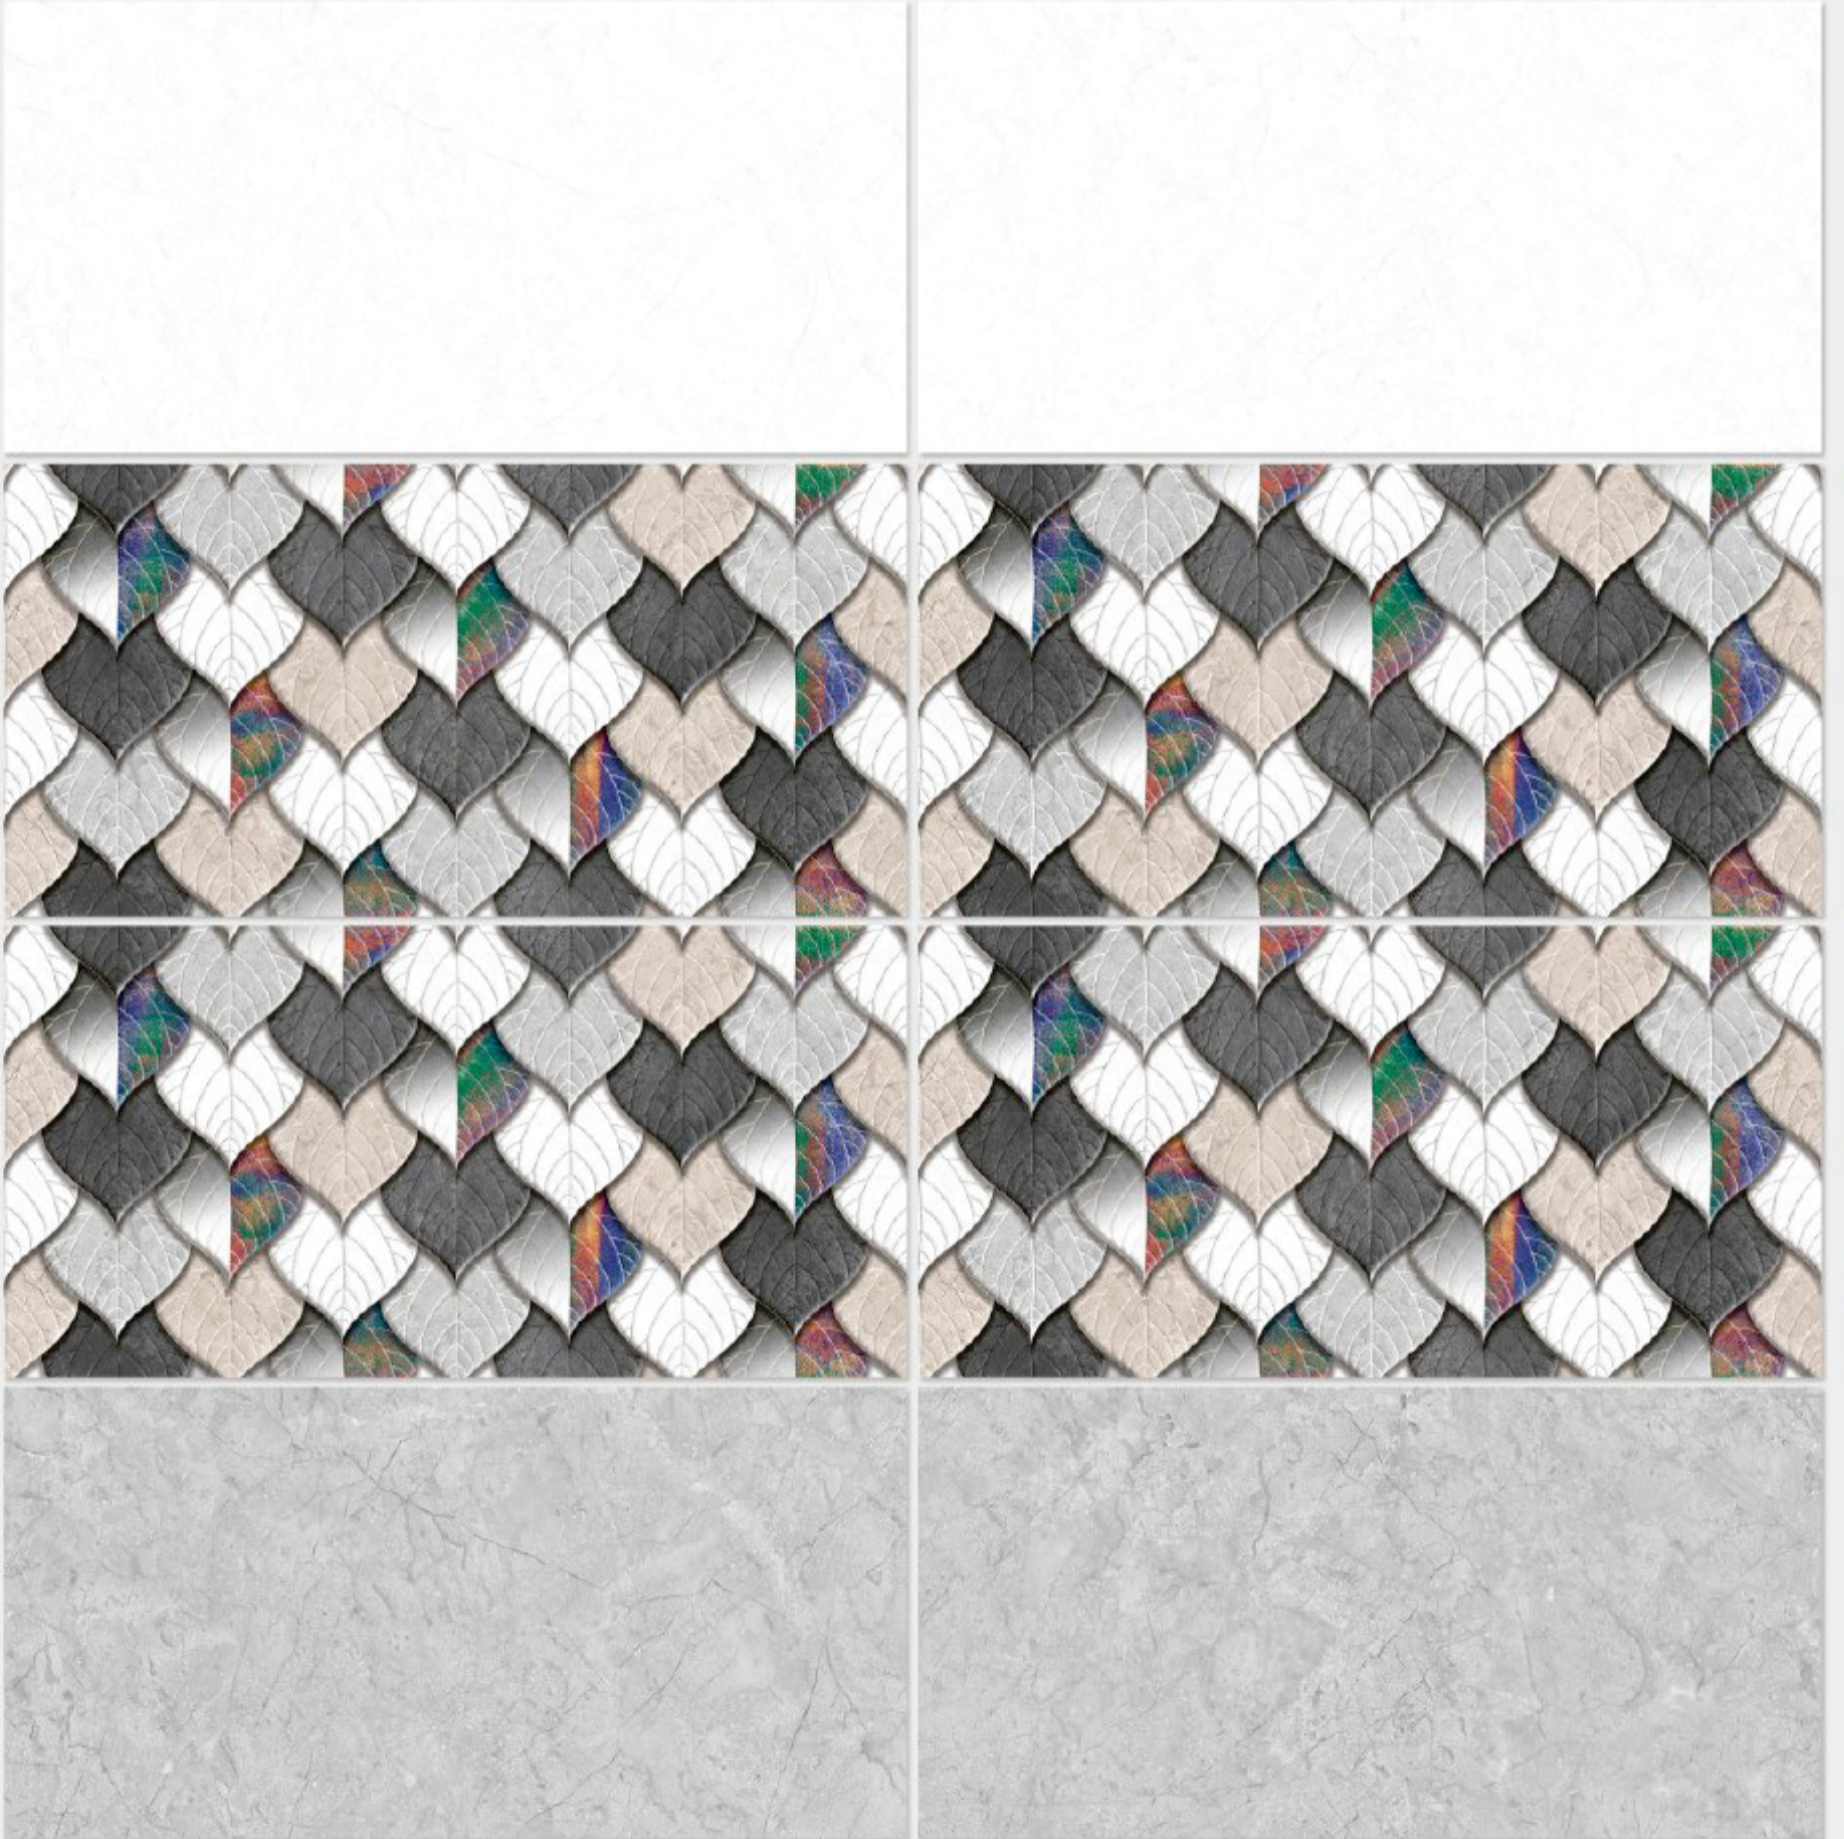

1103 D

Tile Shown
1103