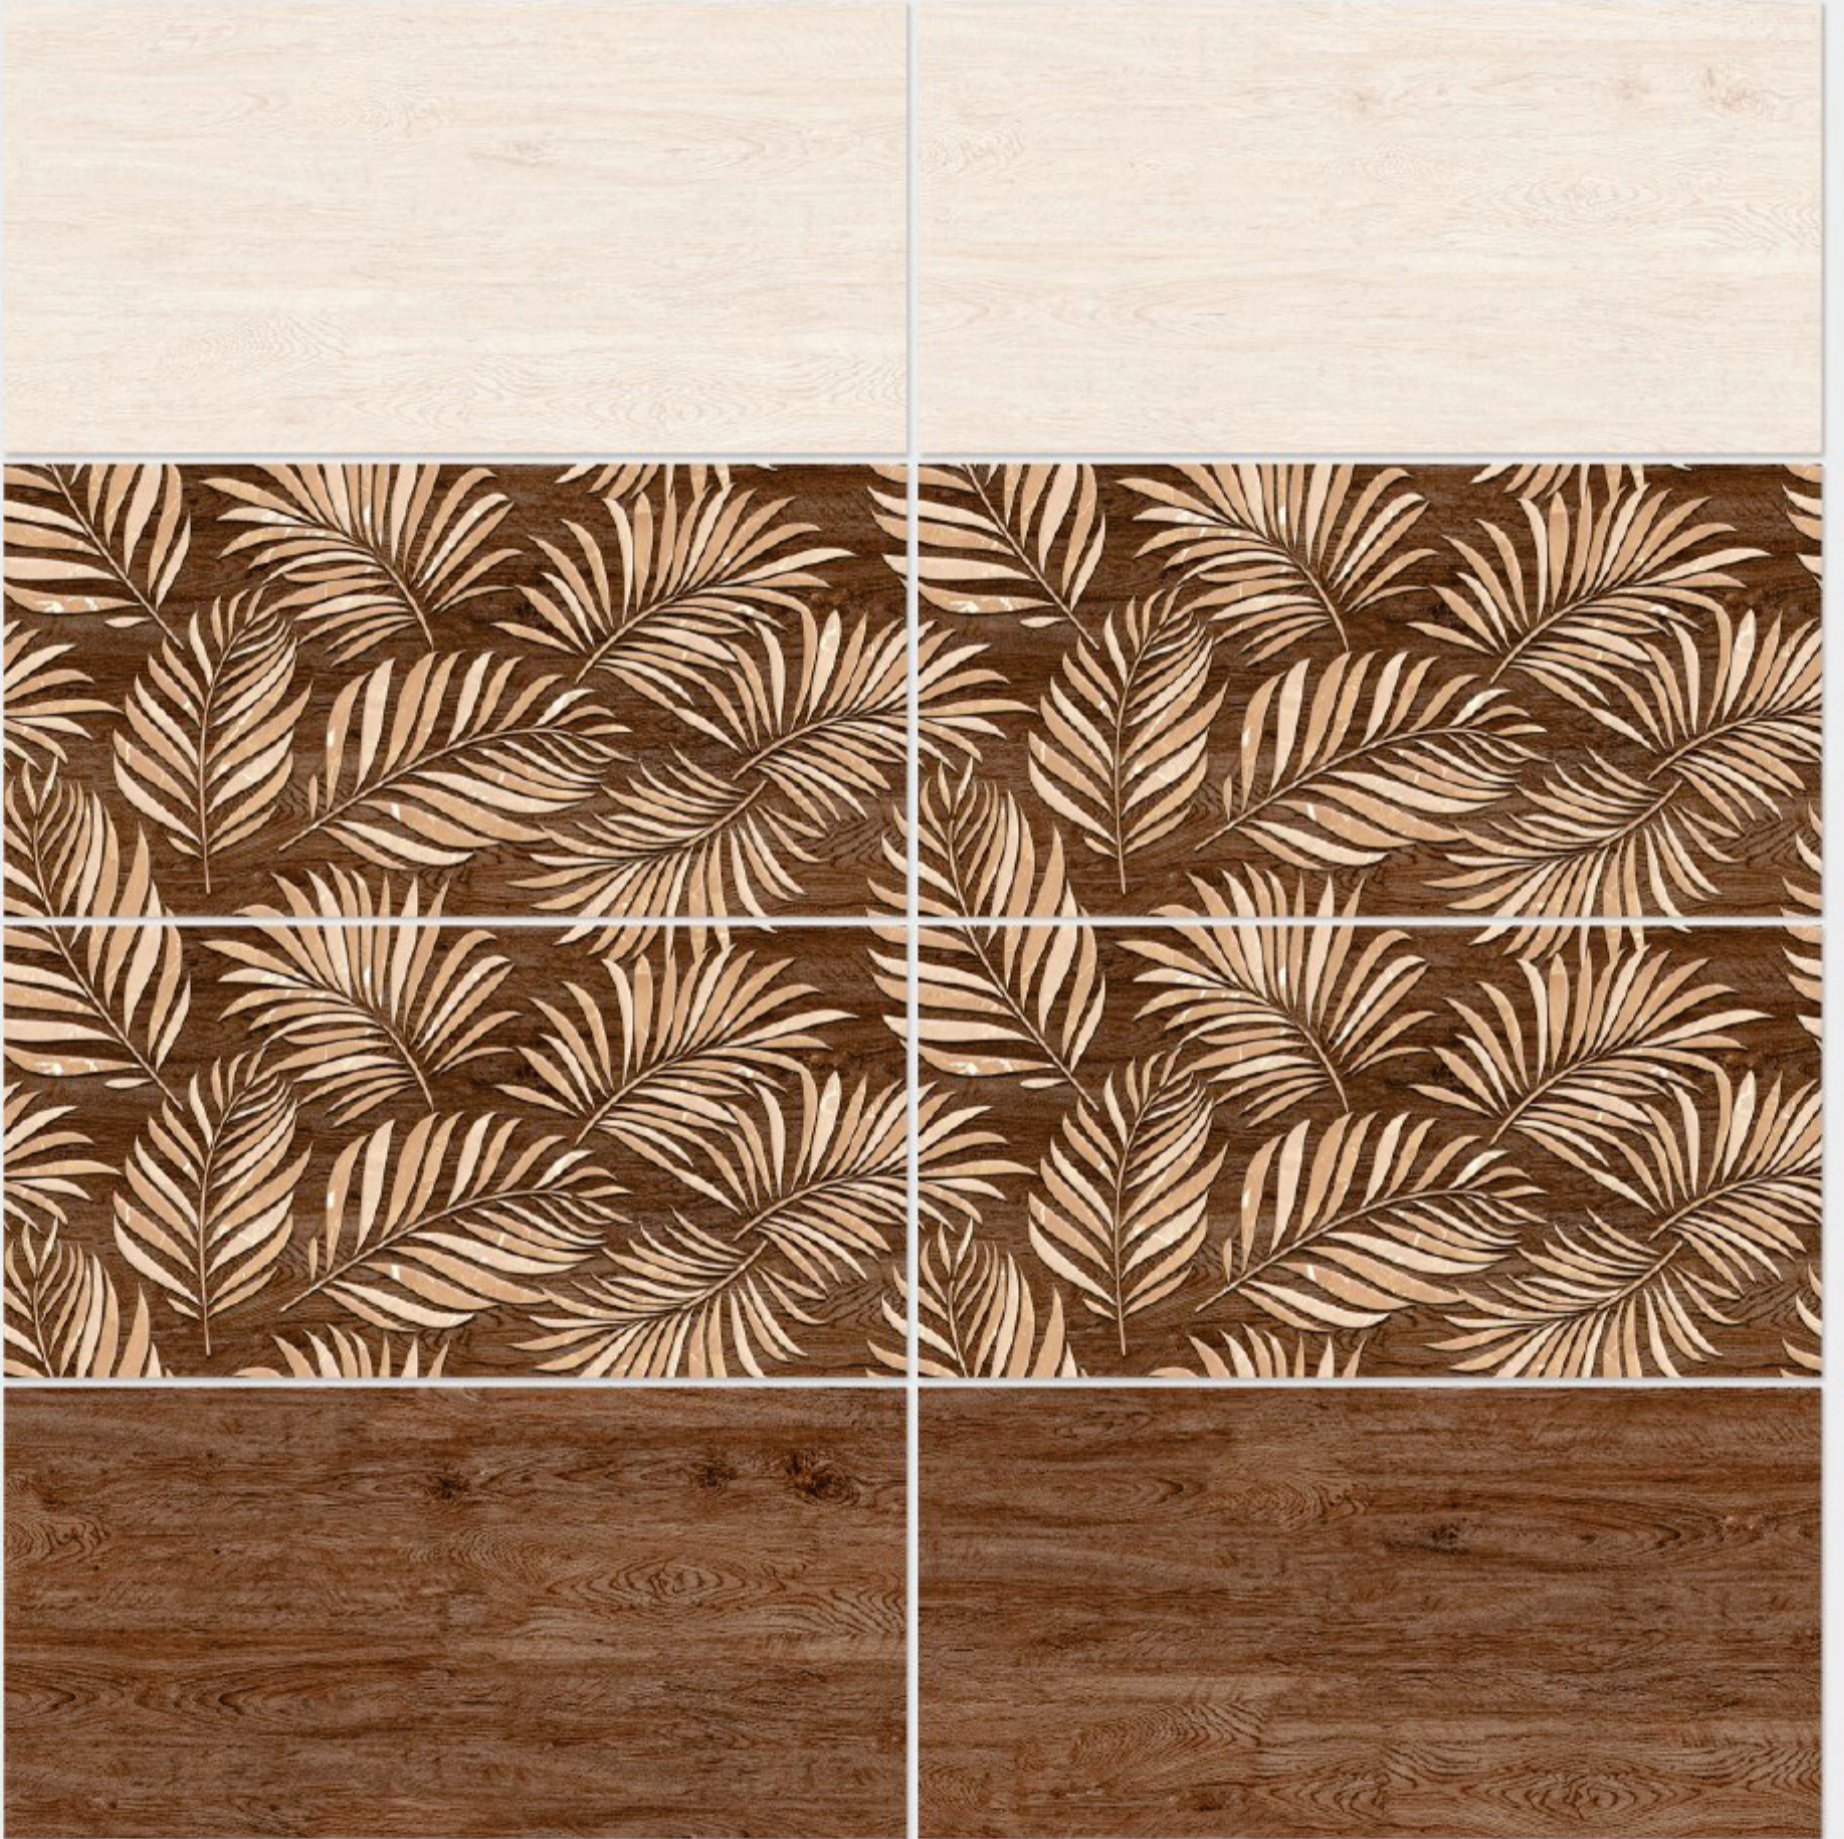

Finish: **Glossy**

1119 L

1119 HL 1

1119 D

DIGITAL WALL TILES 300x600mm

Tile Shown
1119

resistant to salts | eco sustainable | fire proof | frost proof | random design

Finish: **Glossy**