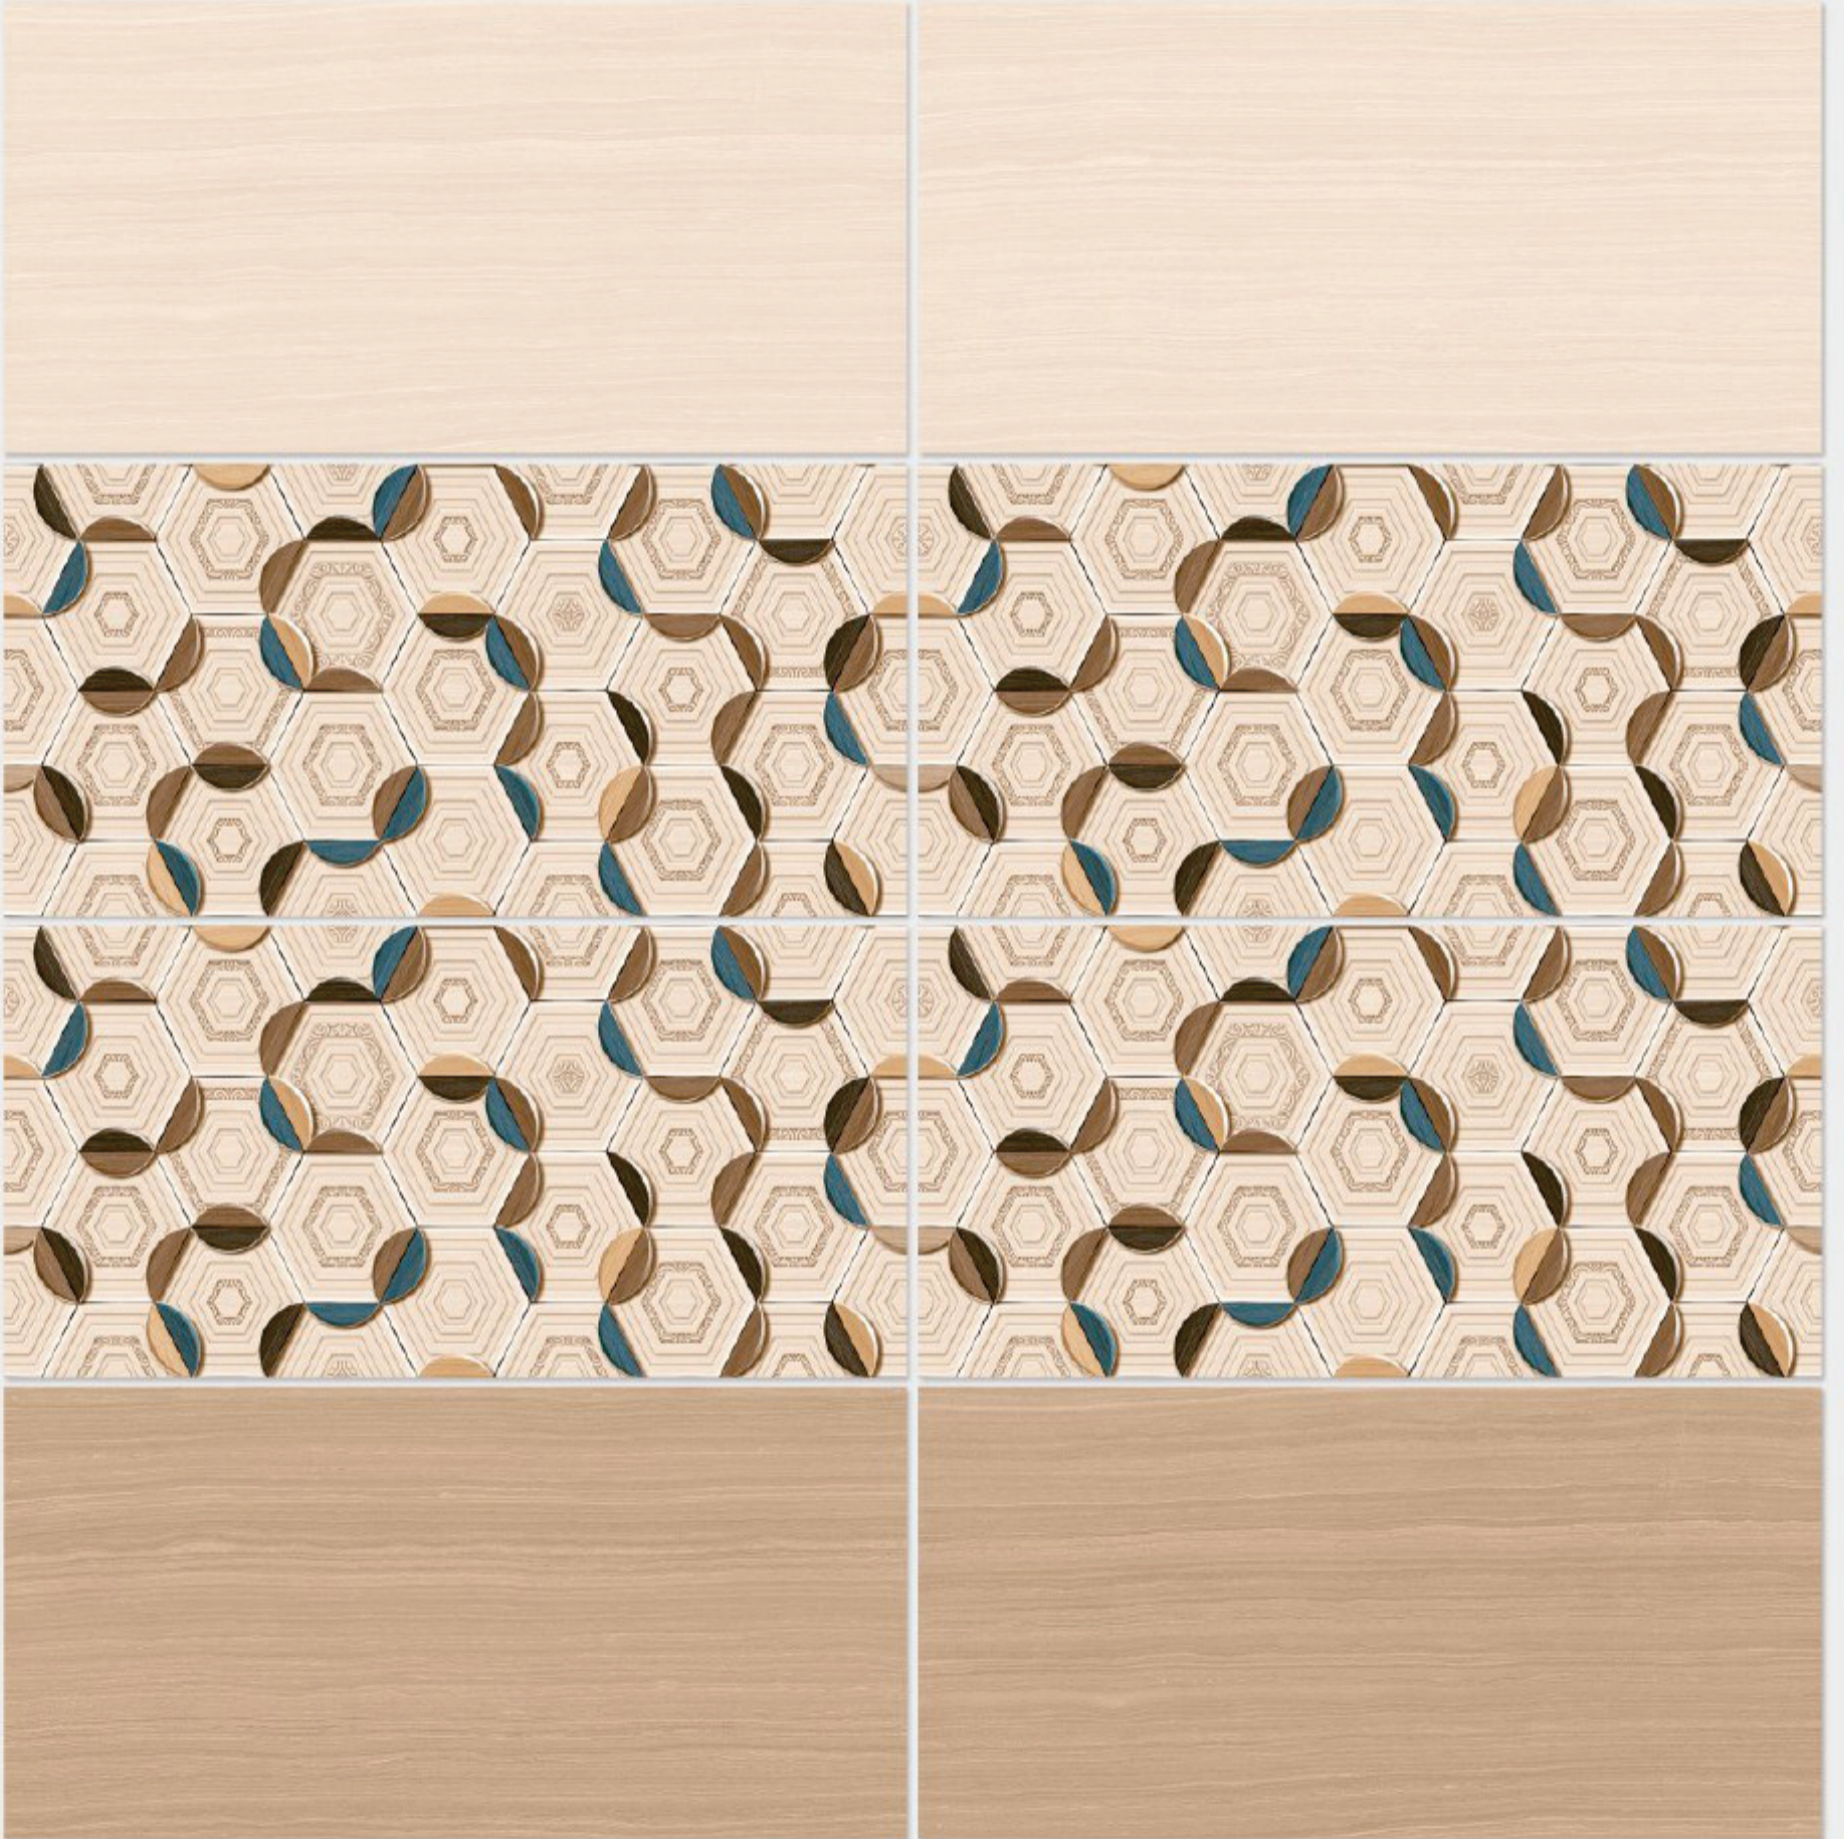

Tile Shown
1107

resistant to salts | eco sustainable | fire proof | frost proof | random design

Finish: **Glossy**

1108 L

1108 HL 1

1108 D

DIGITAL WALL TILES 300x600mm

Tile Shown
1108