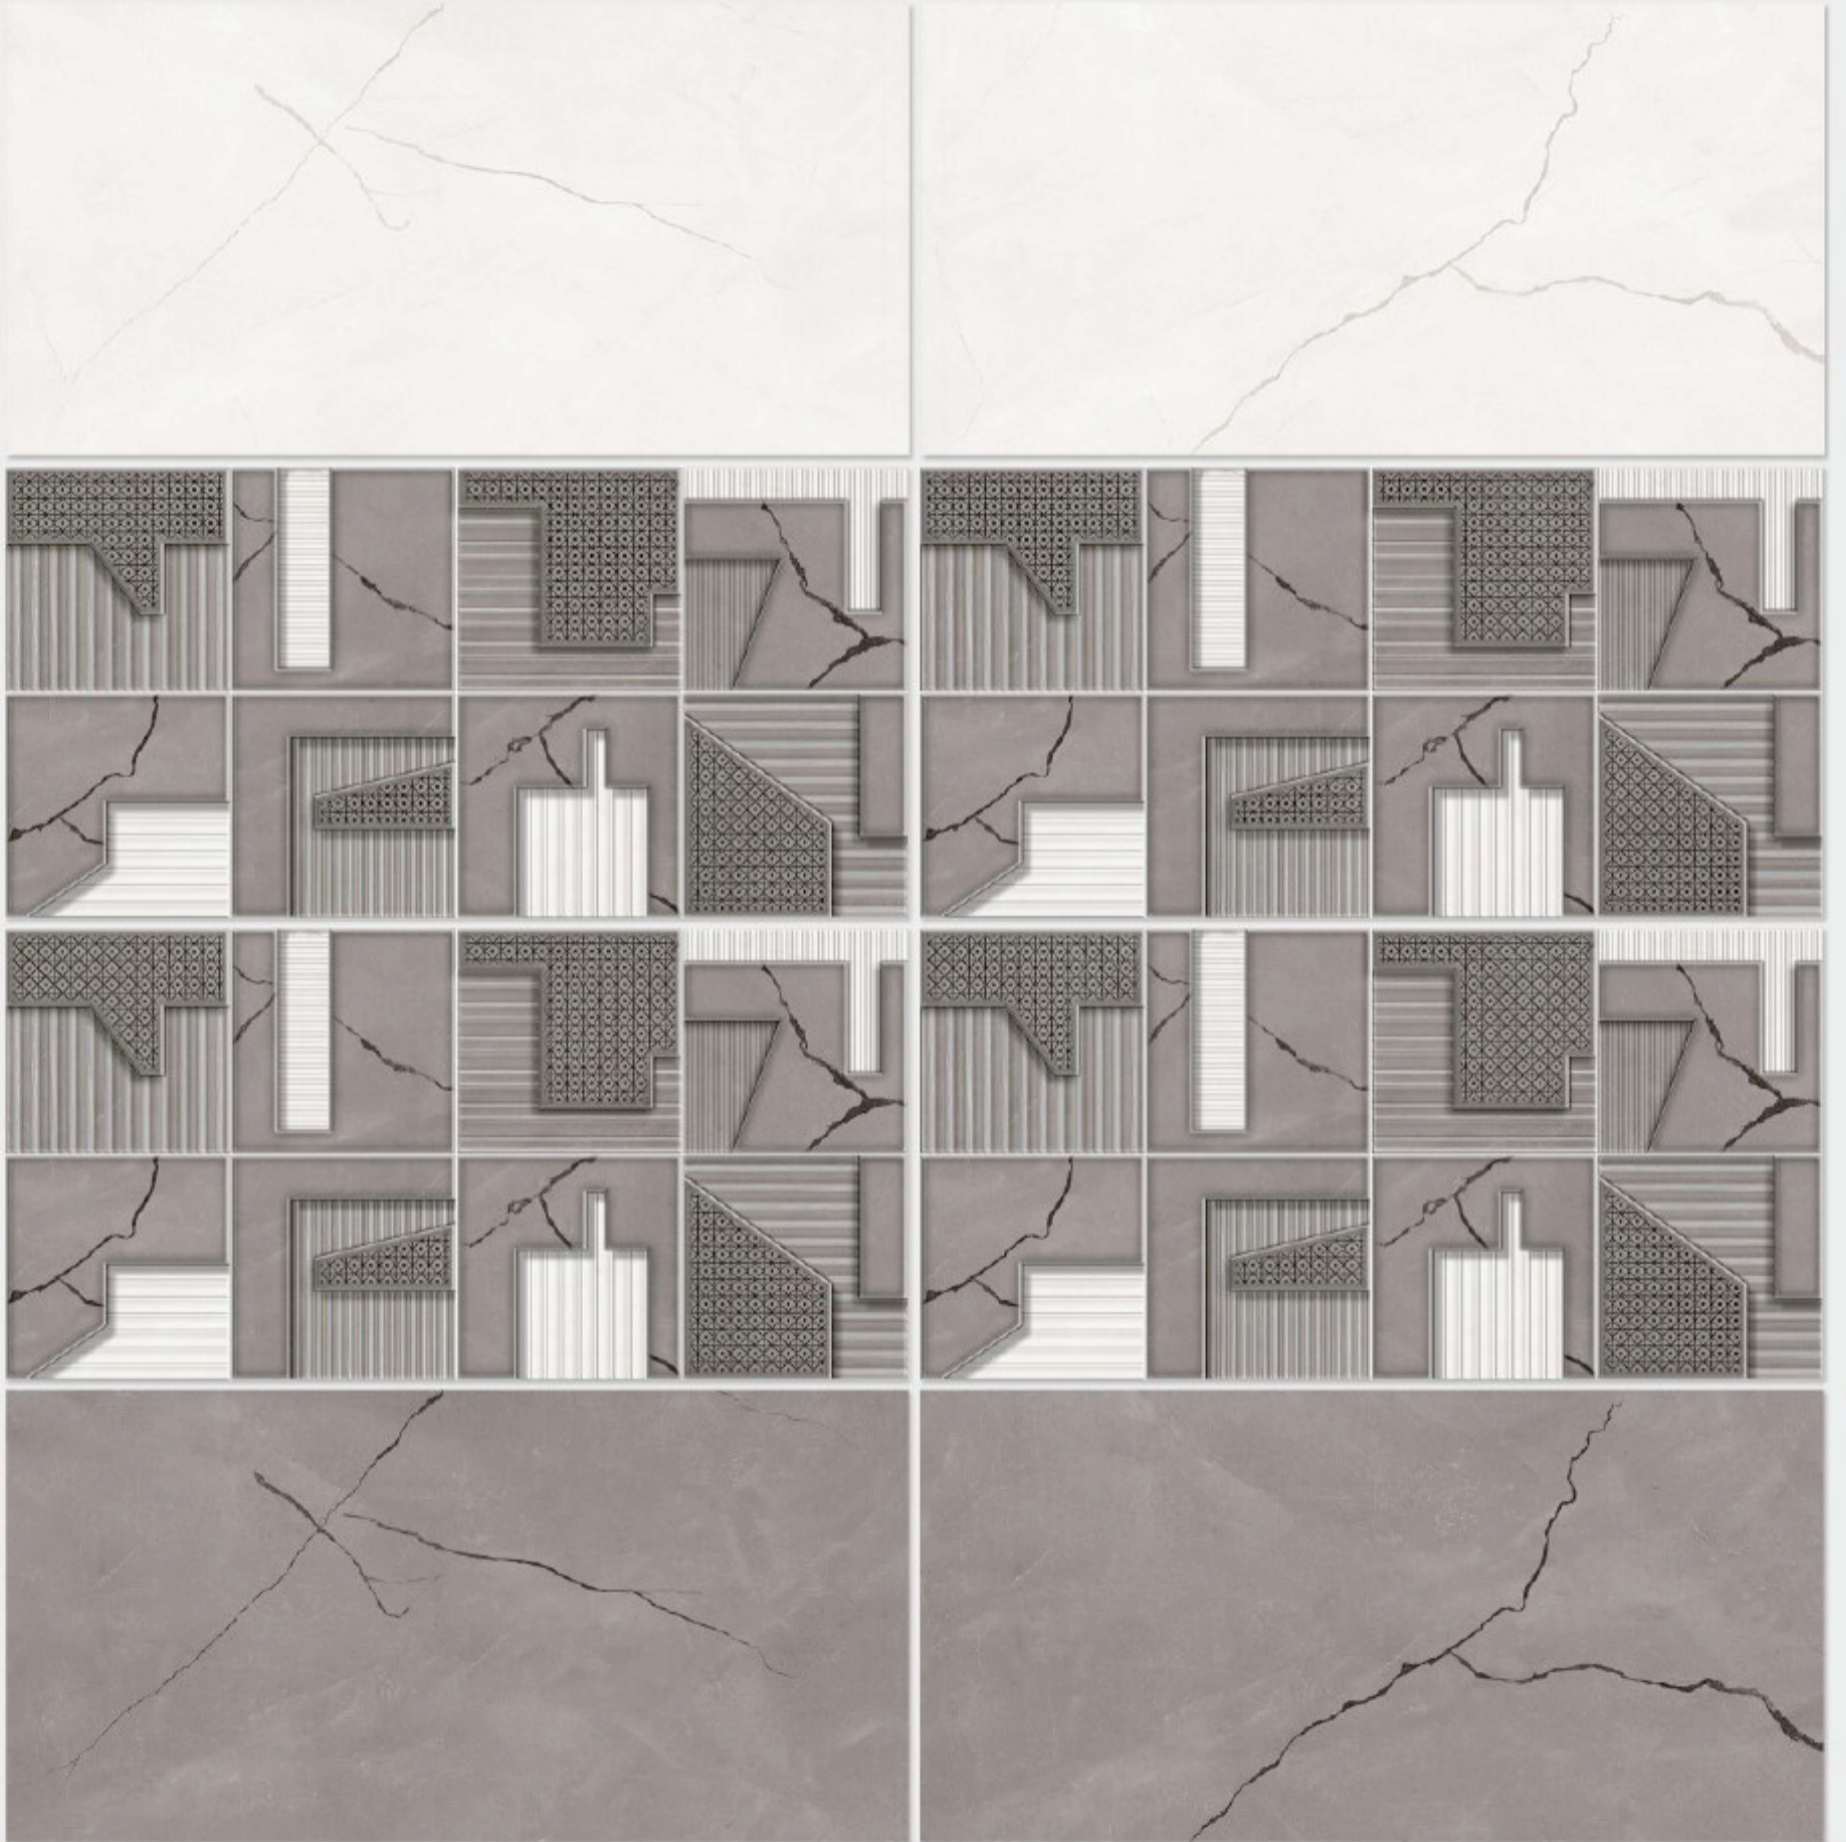

Finish: **Glossy**

1085 L

1085 HL 1

1085 D

DIGITAL WALL TILES 300x600mm

Tile Shown
1085

resistant to salts | eco sustainable | fire proof | frost proof | random design

Finish: **Glossy**