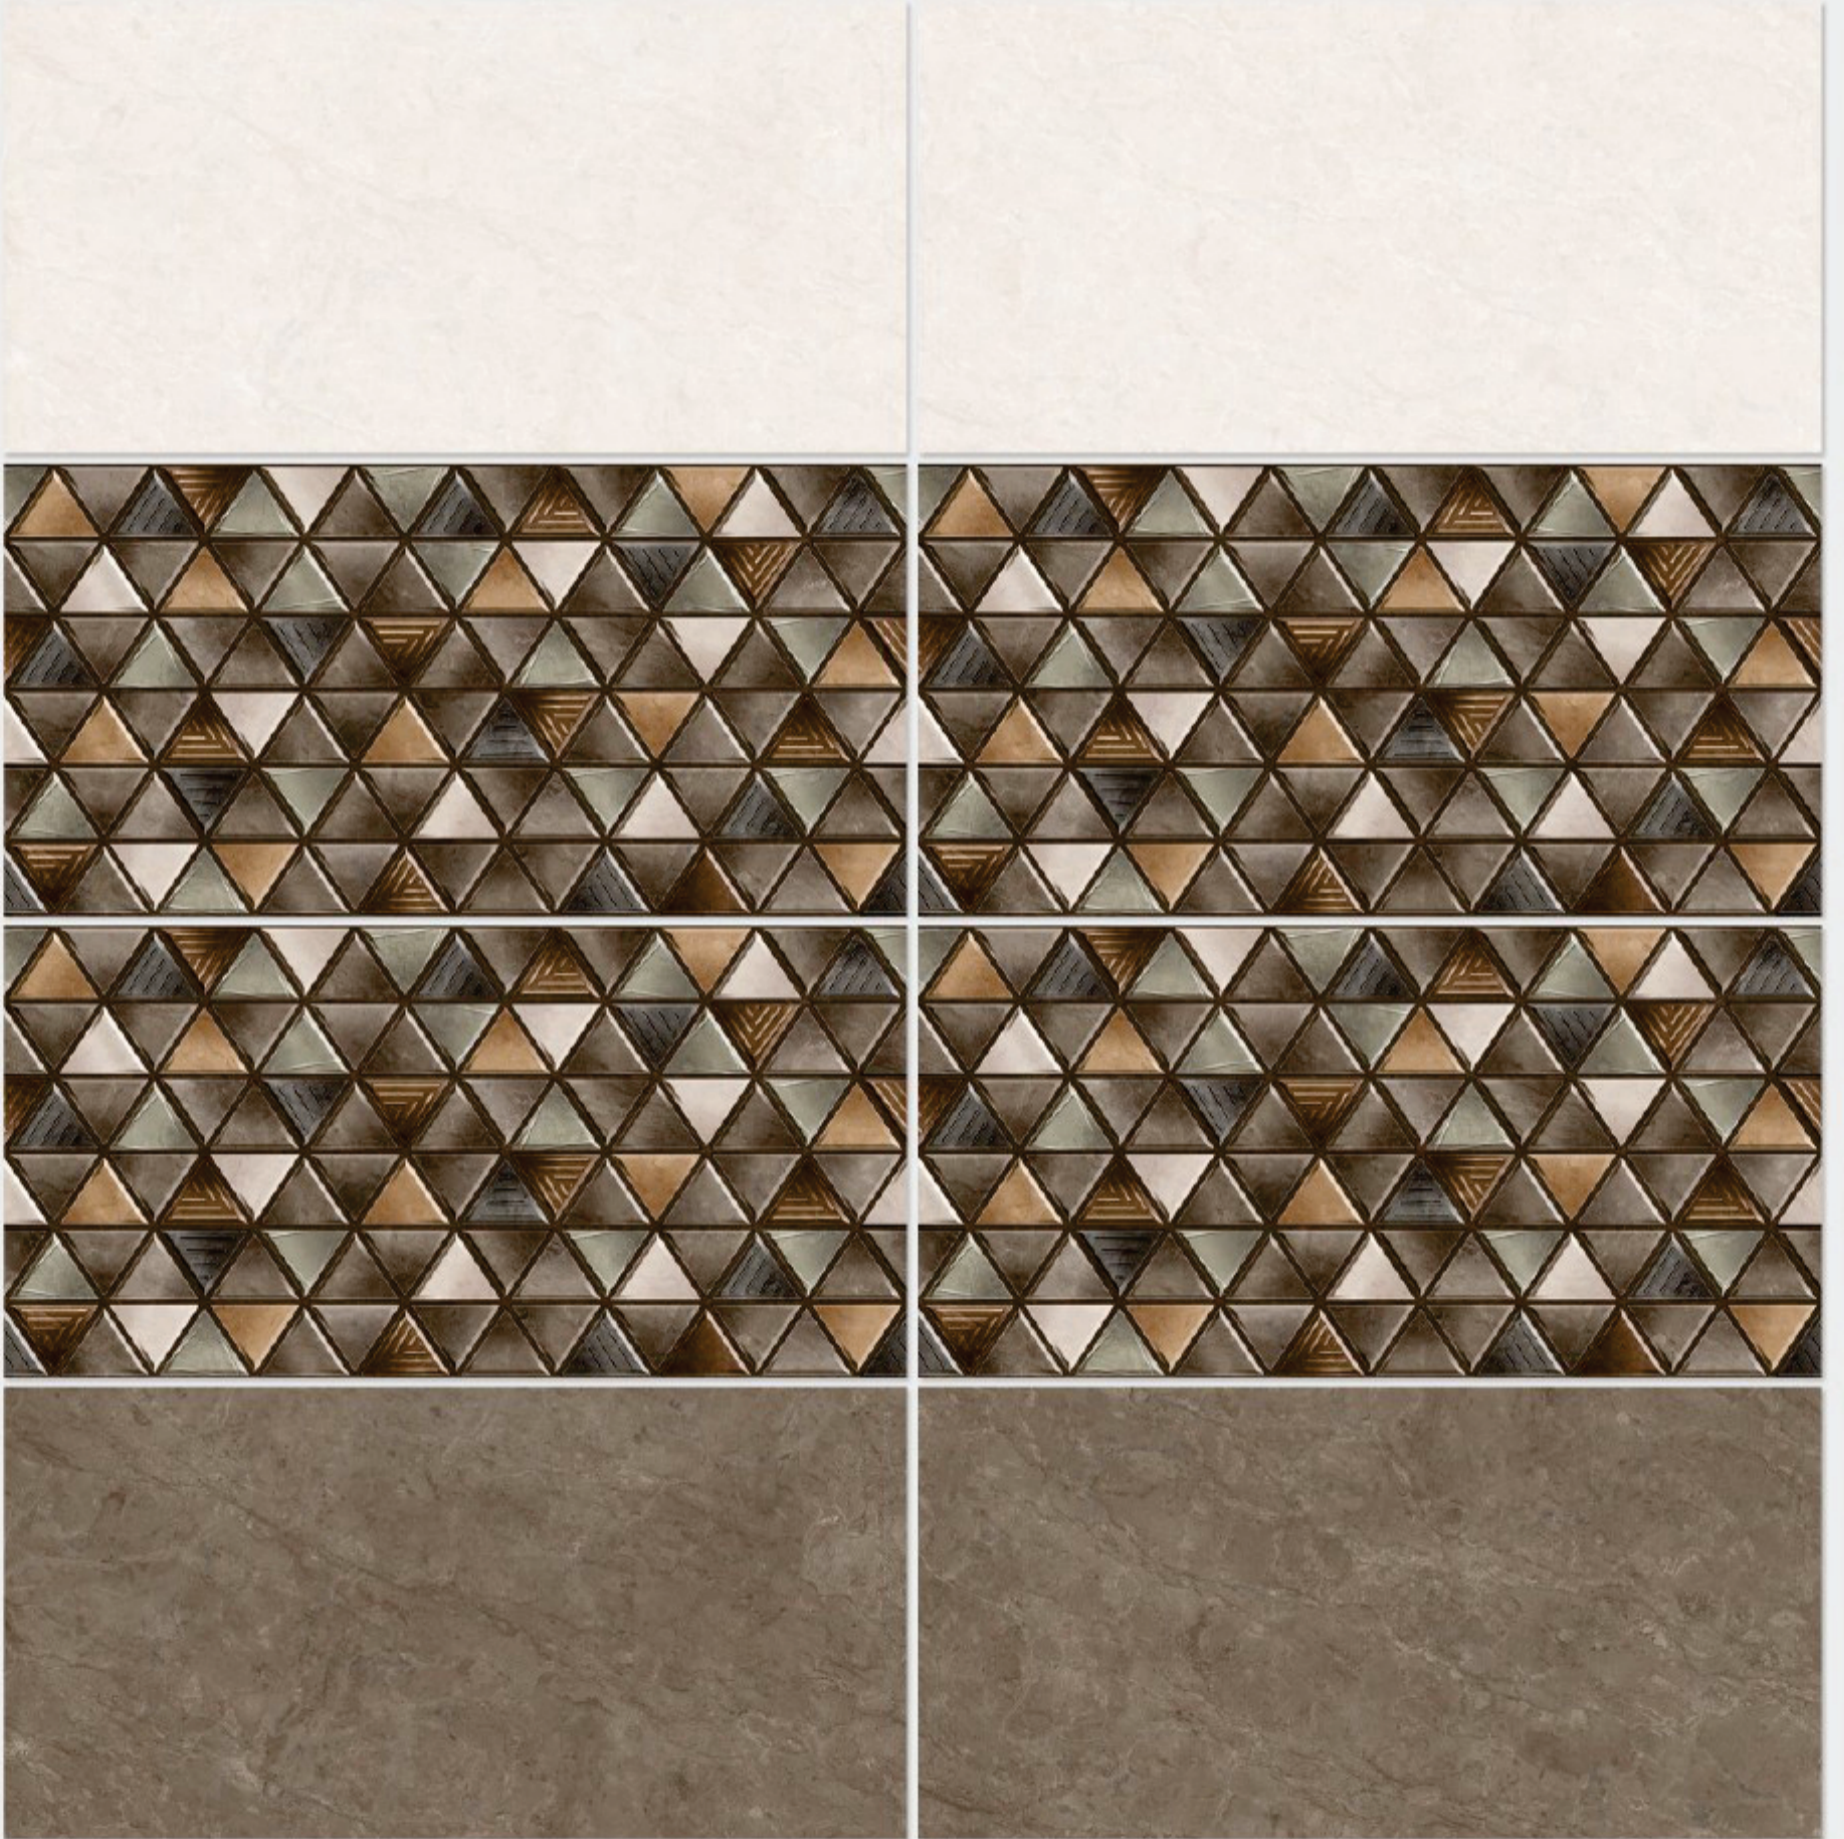

1114 D

Tile Shown
1114