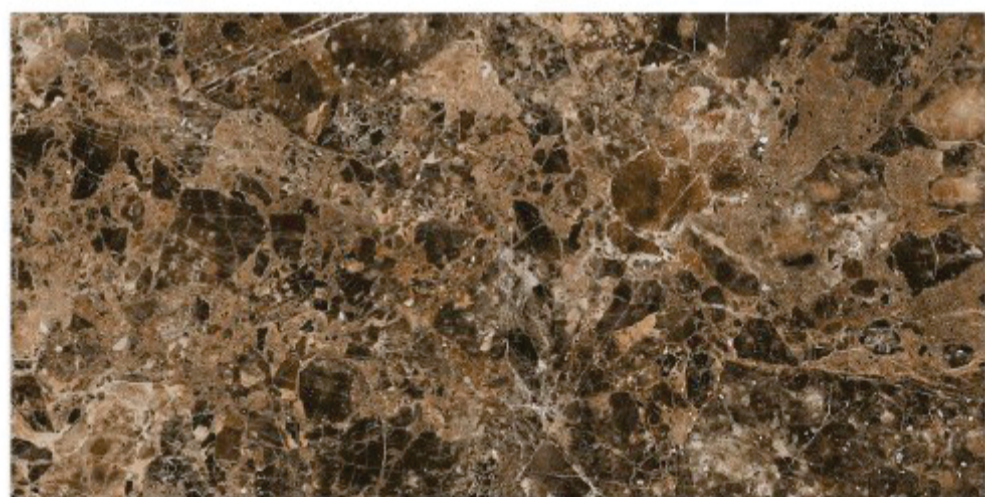

1096 HL 1

DIGITAL WALL TILES 300x600mm