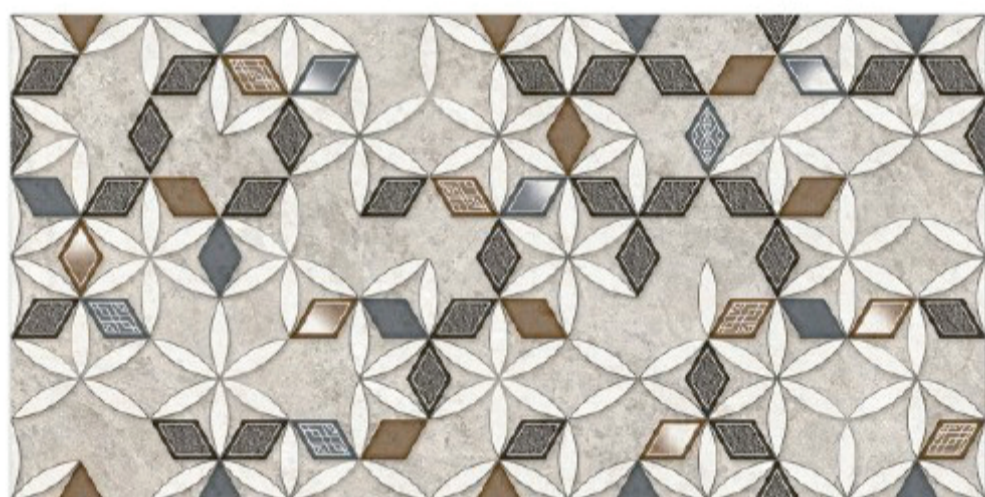

DIGITAL WALL TILES 300x600mm

Tile Shown
1081

resistant to salts | eco sustainable | fire proof | frost proof | random design

Finish: **Glossy**

1082 L

1082 HL 1

1082 D

DIGITAL 300x
WALL TILES 600mm