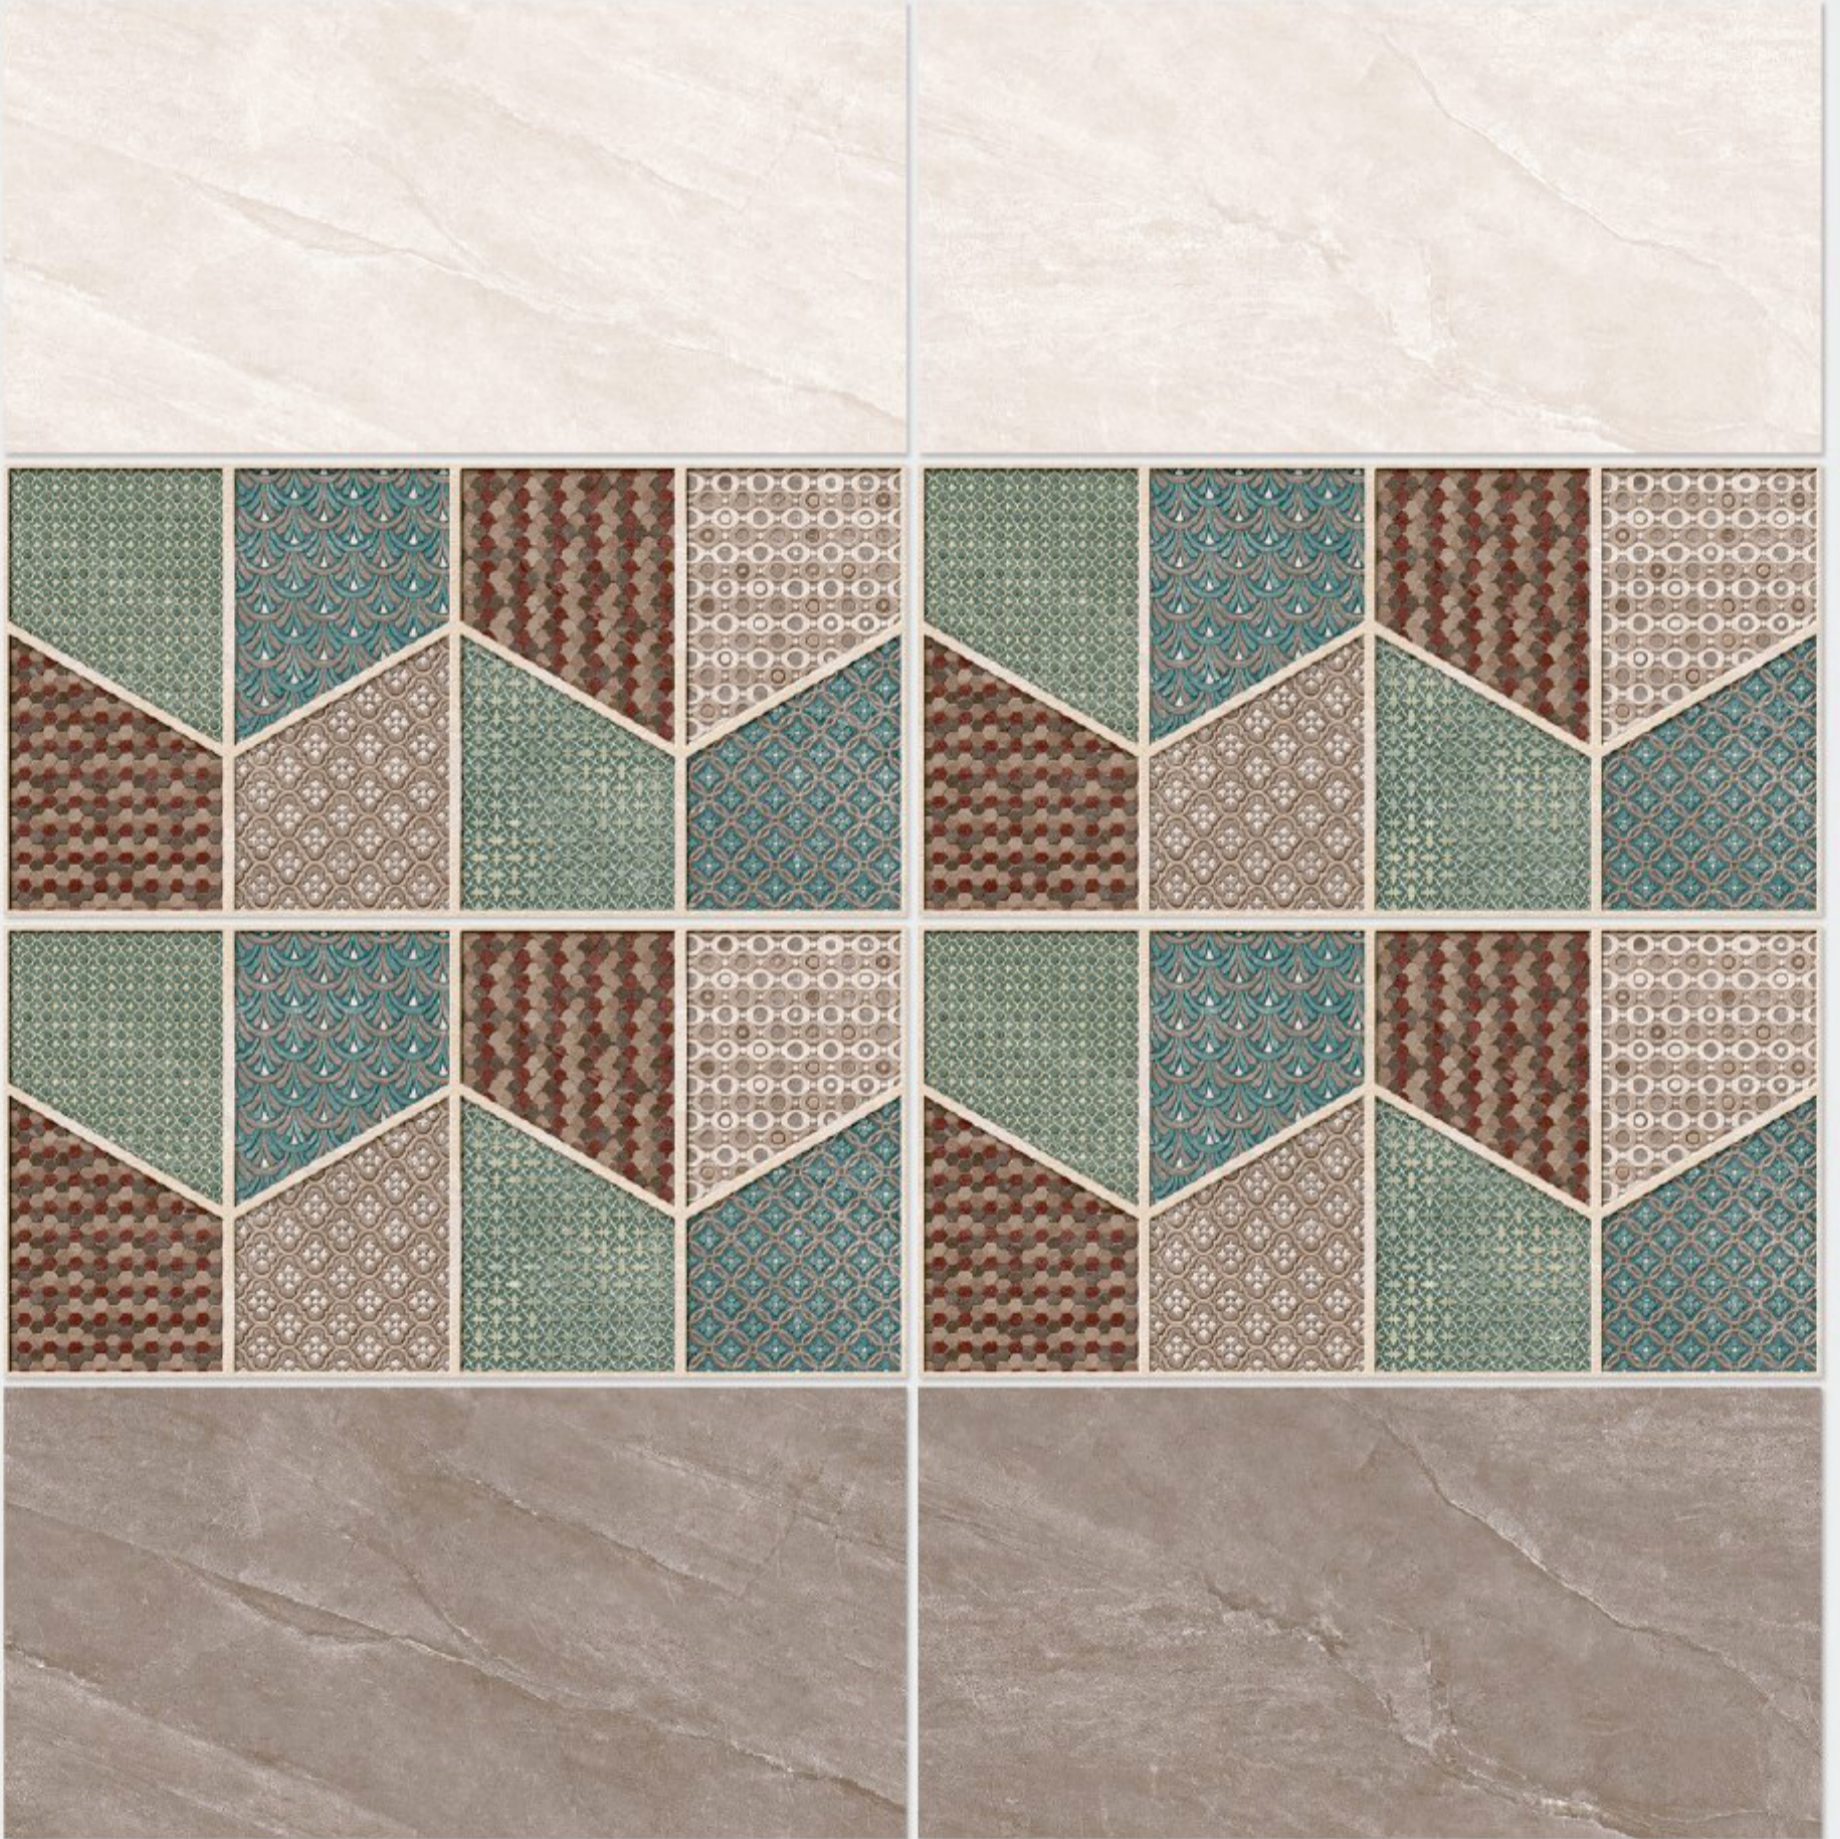

Tile Shown
1116

resistant to salts | eco sustainable | fire proof | frost proof | random design

Finish: **Glossy**

1117 L

1117 HL 1

1117 L

DIGITAL WALL TILES 300x600mm

Tile Shown
1117