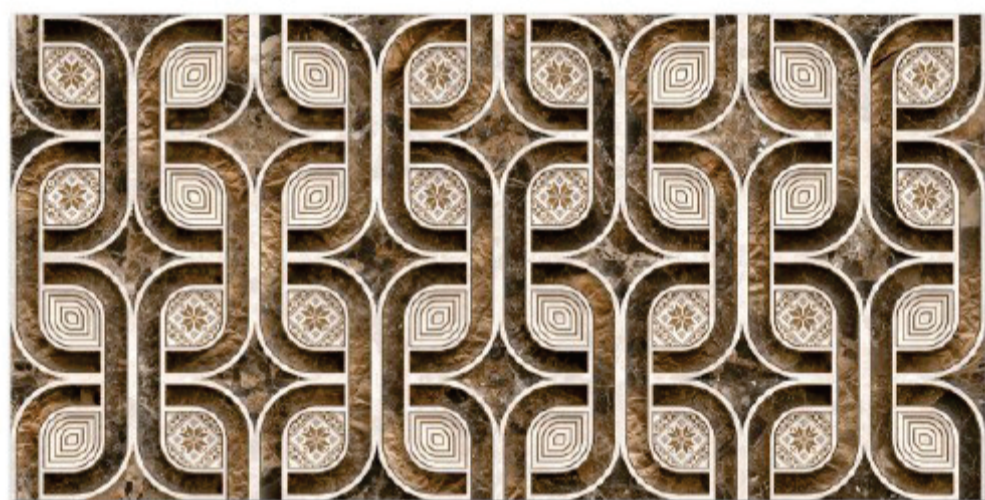

1095 HL 1

1095 D

DIGITAL WALL TILES 300x600mm

Tile Shown
1095

resistant to salts | eco sustainable | fire proof | frost proof | random design

Finish: **Glossy**

1096 L

1096 HL 1