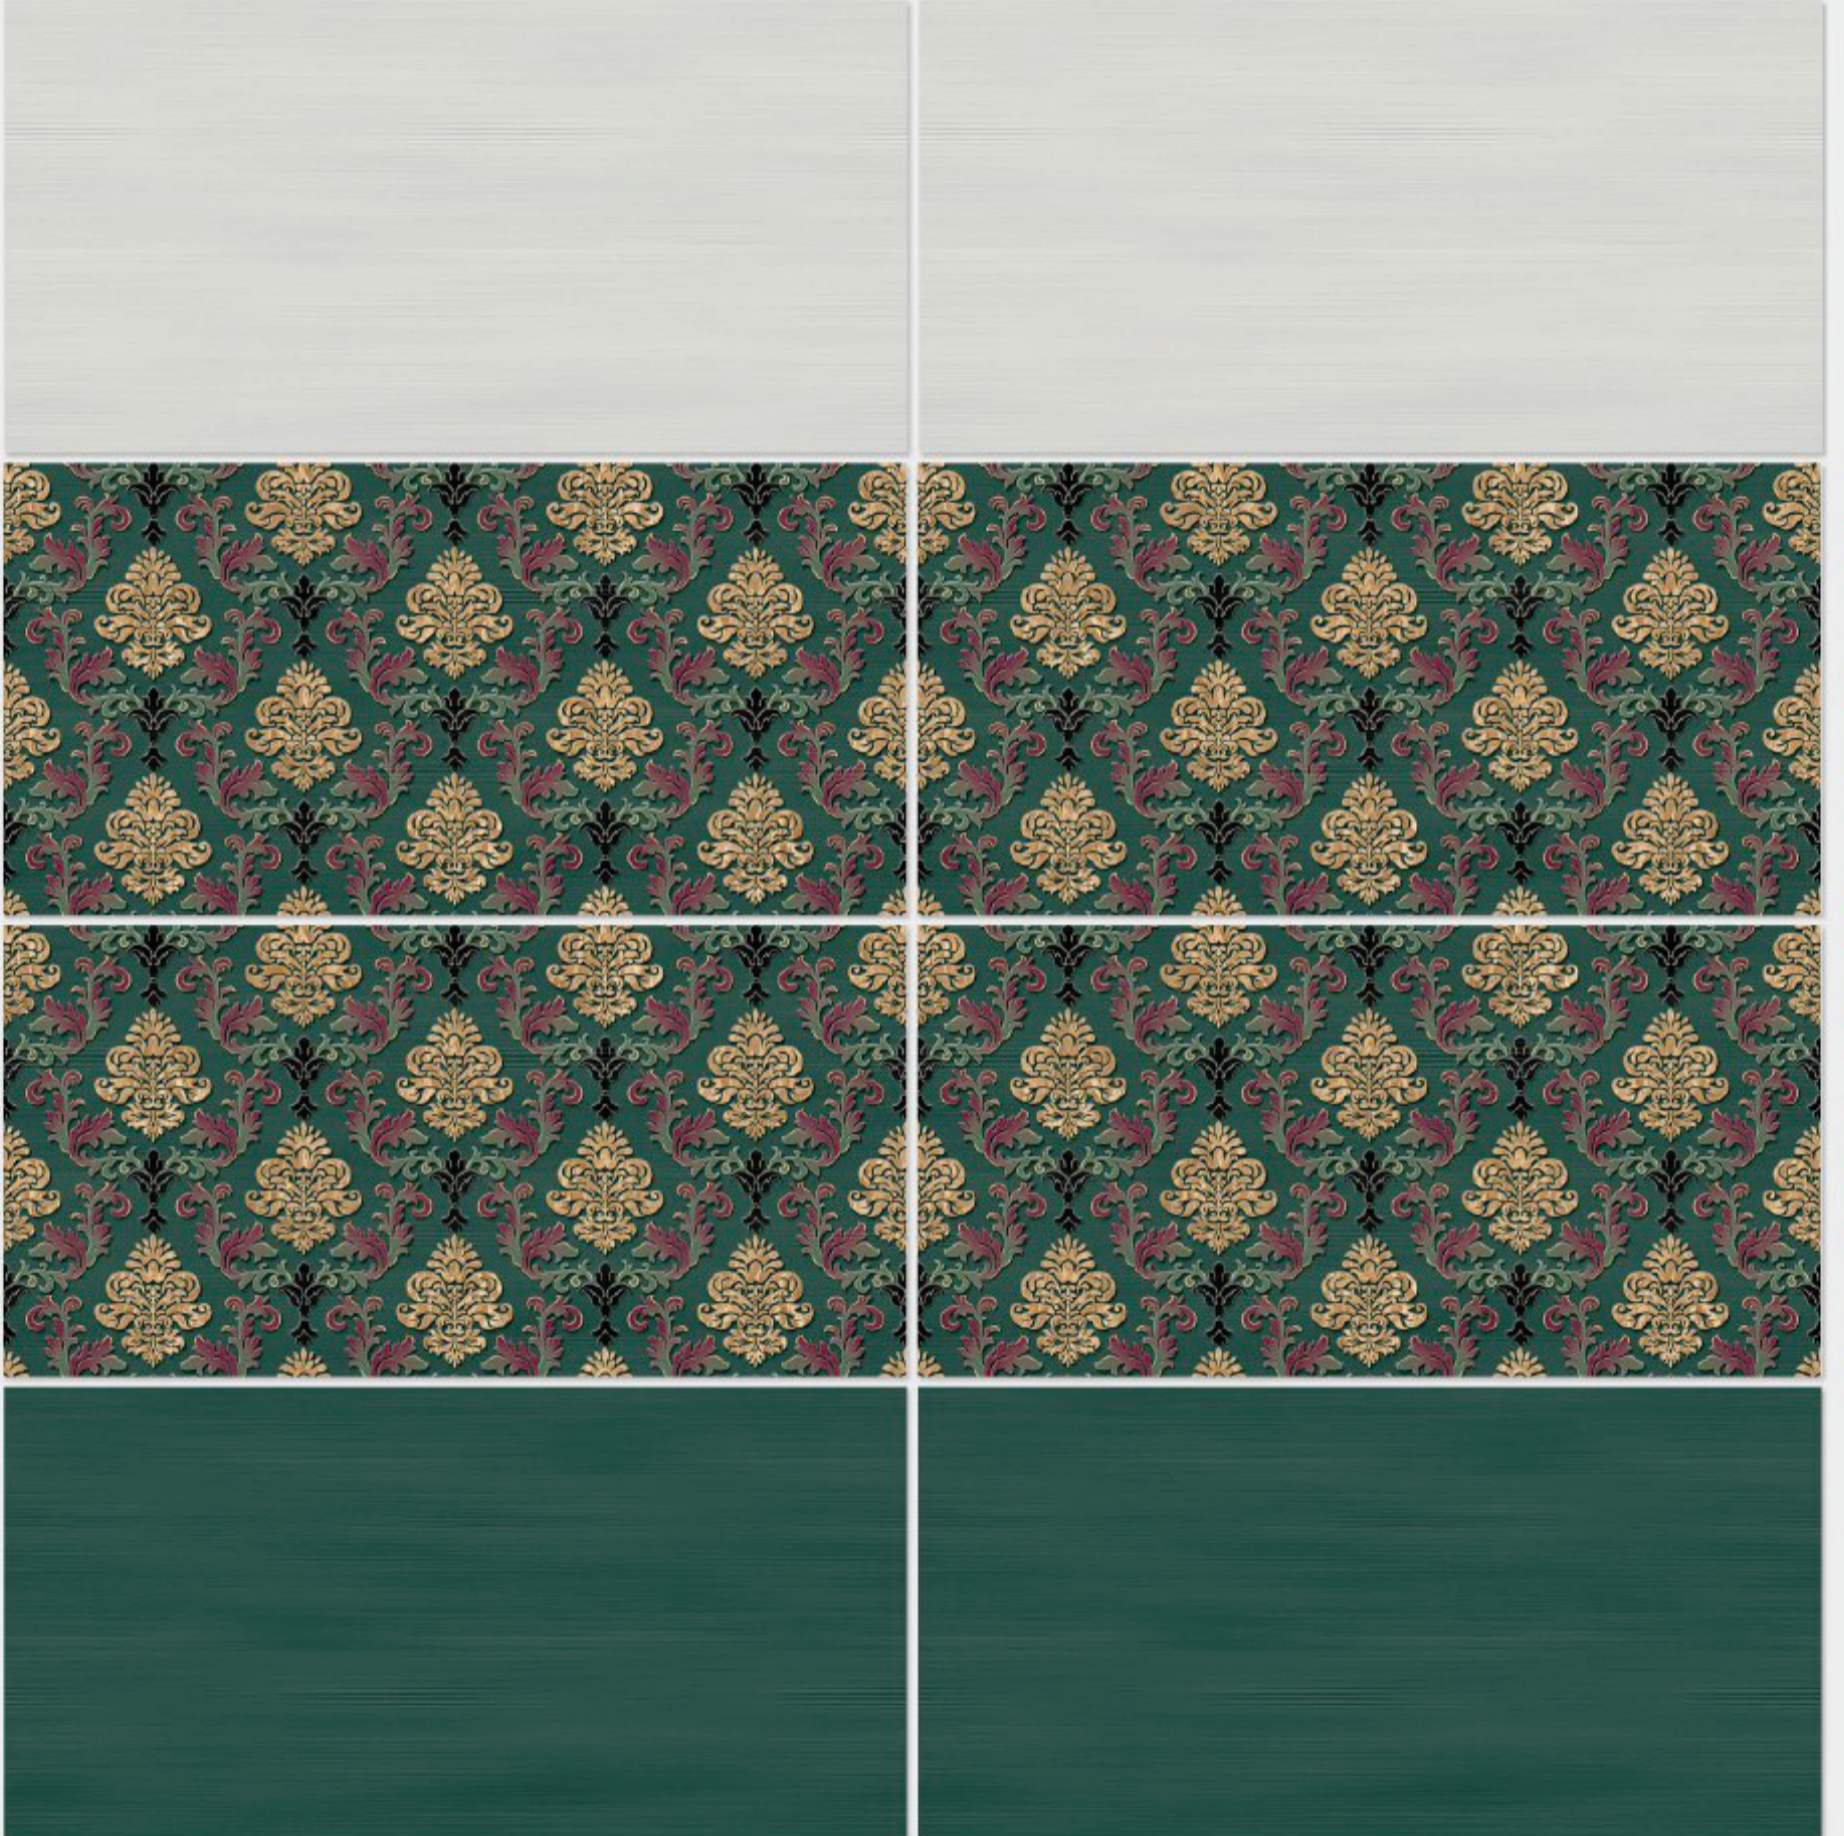

*Make it simple
but significant*

euphoria
CERAMICA

300 x 600 mm

resistant to salts | eco sustainable | fire proof | frost proof | random design

Finish: **Glossy**

1081 L

1081 HL 1

1081 D

DIGITAL WALL TILES 300x600mm

Tile Shown
1081

resistant to salts | eco sustainable | fire proof | frost proof | random design

Finish: **Glossy**

1082 L

1082 HL 1

1082 D

DIGITAL 300x
WALL TILES 600mm

Tile Shown
1082

resistant to salts | eco sustainable | fire proof | frost proof | random design

Finish: **Glossy**

1083 L

1083 HL 1

1083 D

DIGITAL WALL TILES 300x600mm

Tile Shown
1083