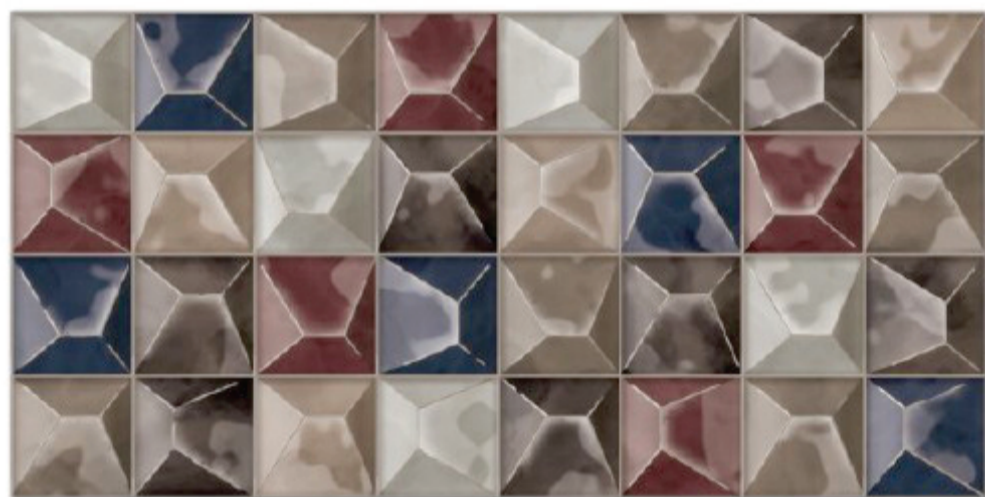

resistant to salts | eco sustainable | fire proof | frost proof | random design

Finish: **Glossy**

1110 L

DIGITAL WALL TILES 300x600mm