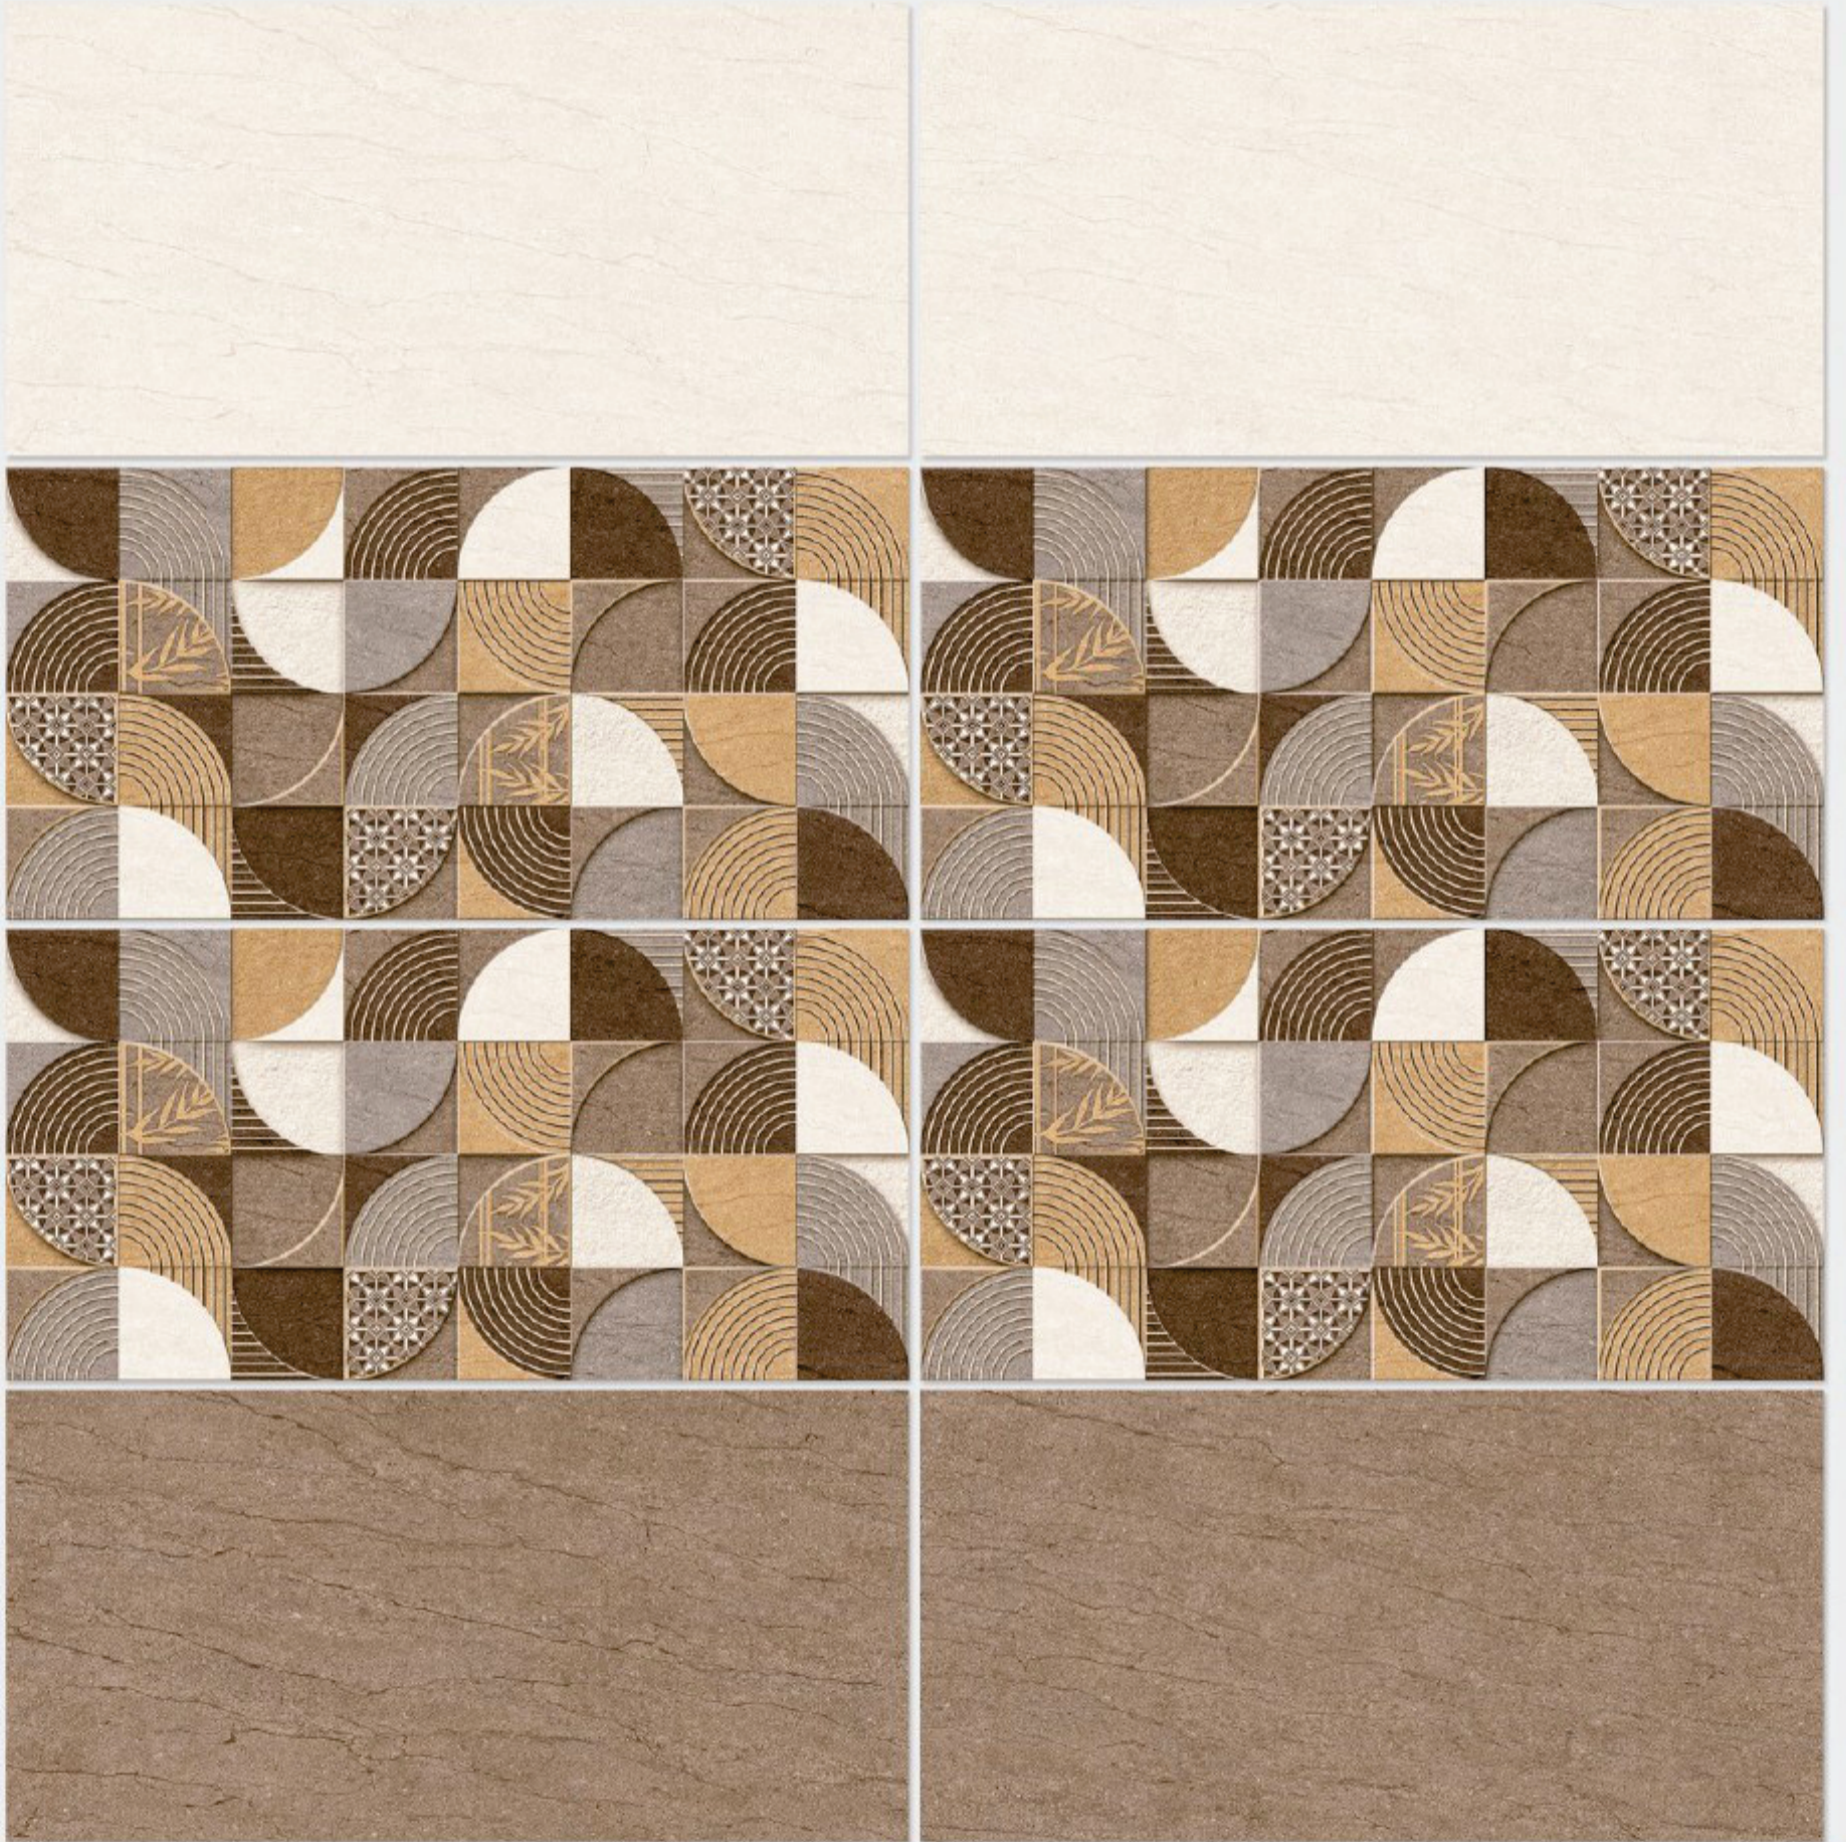

Tile Shown
1113