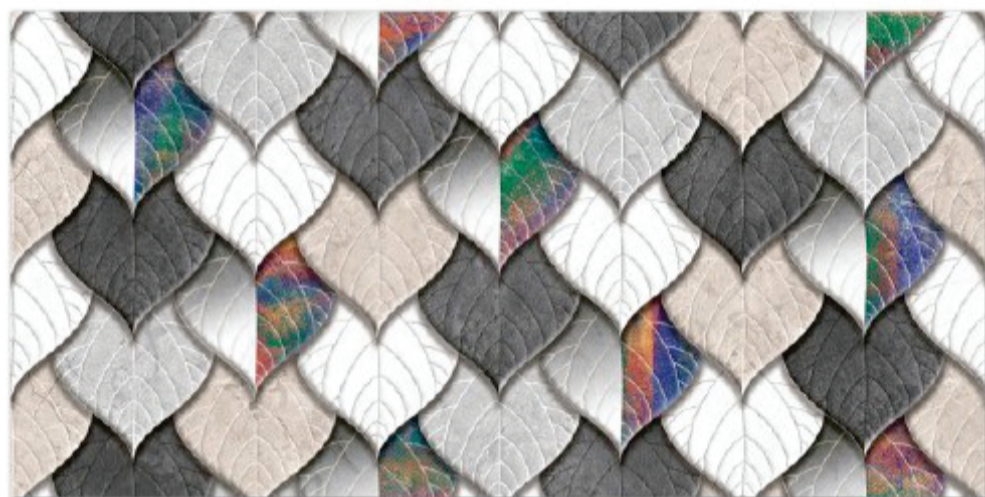

1102 L

1102 HL 1

1102 D

DIGITAL WALL TILES 300x600mm

Tile Shown
1102

resistant to salts | eco sustainable | fire proof | frost proof | random design

Finish: **Glossy**

1103 L