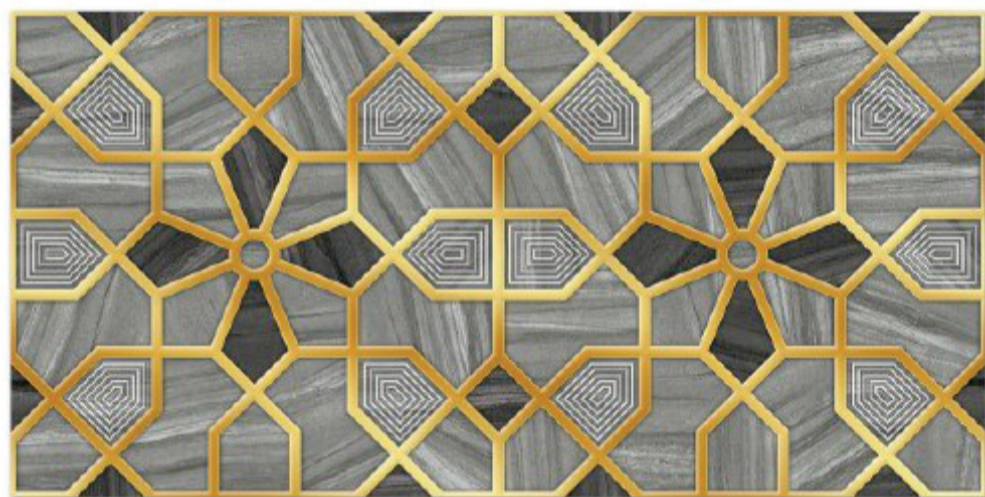

resistant to salts | eco sustainable | fire proof | frost proof | random design

Finish: **Glossy**

1099 L

DIGITAL WALL TILES 300x600mm