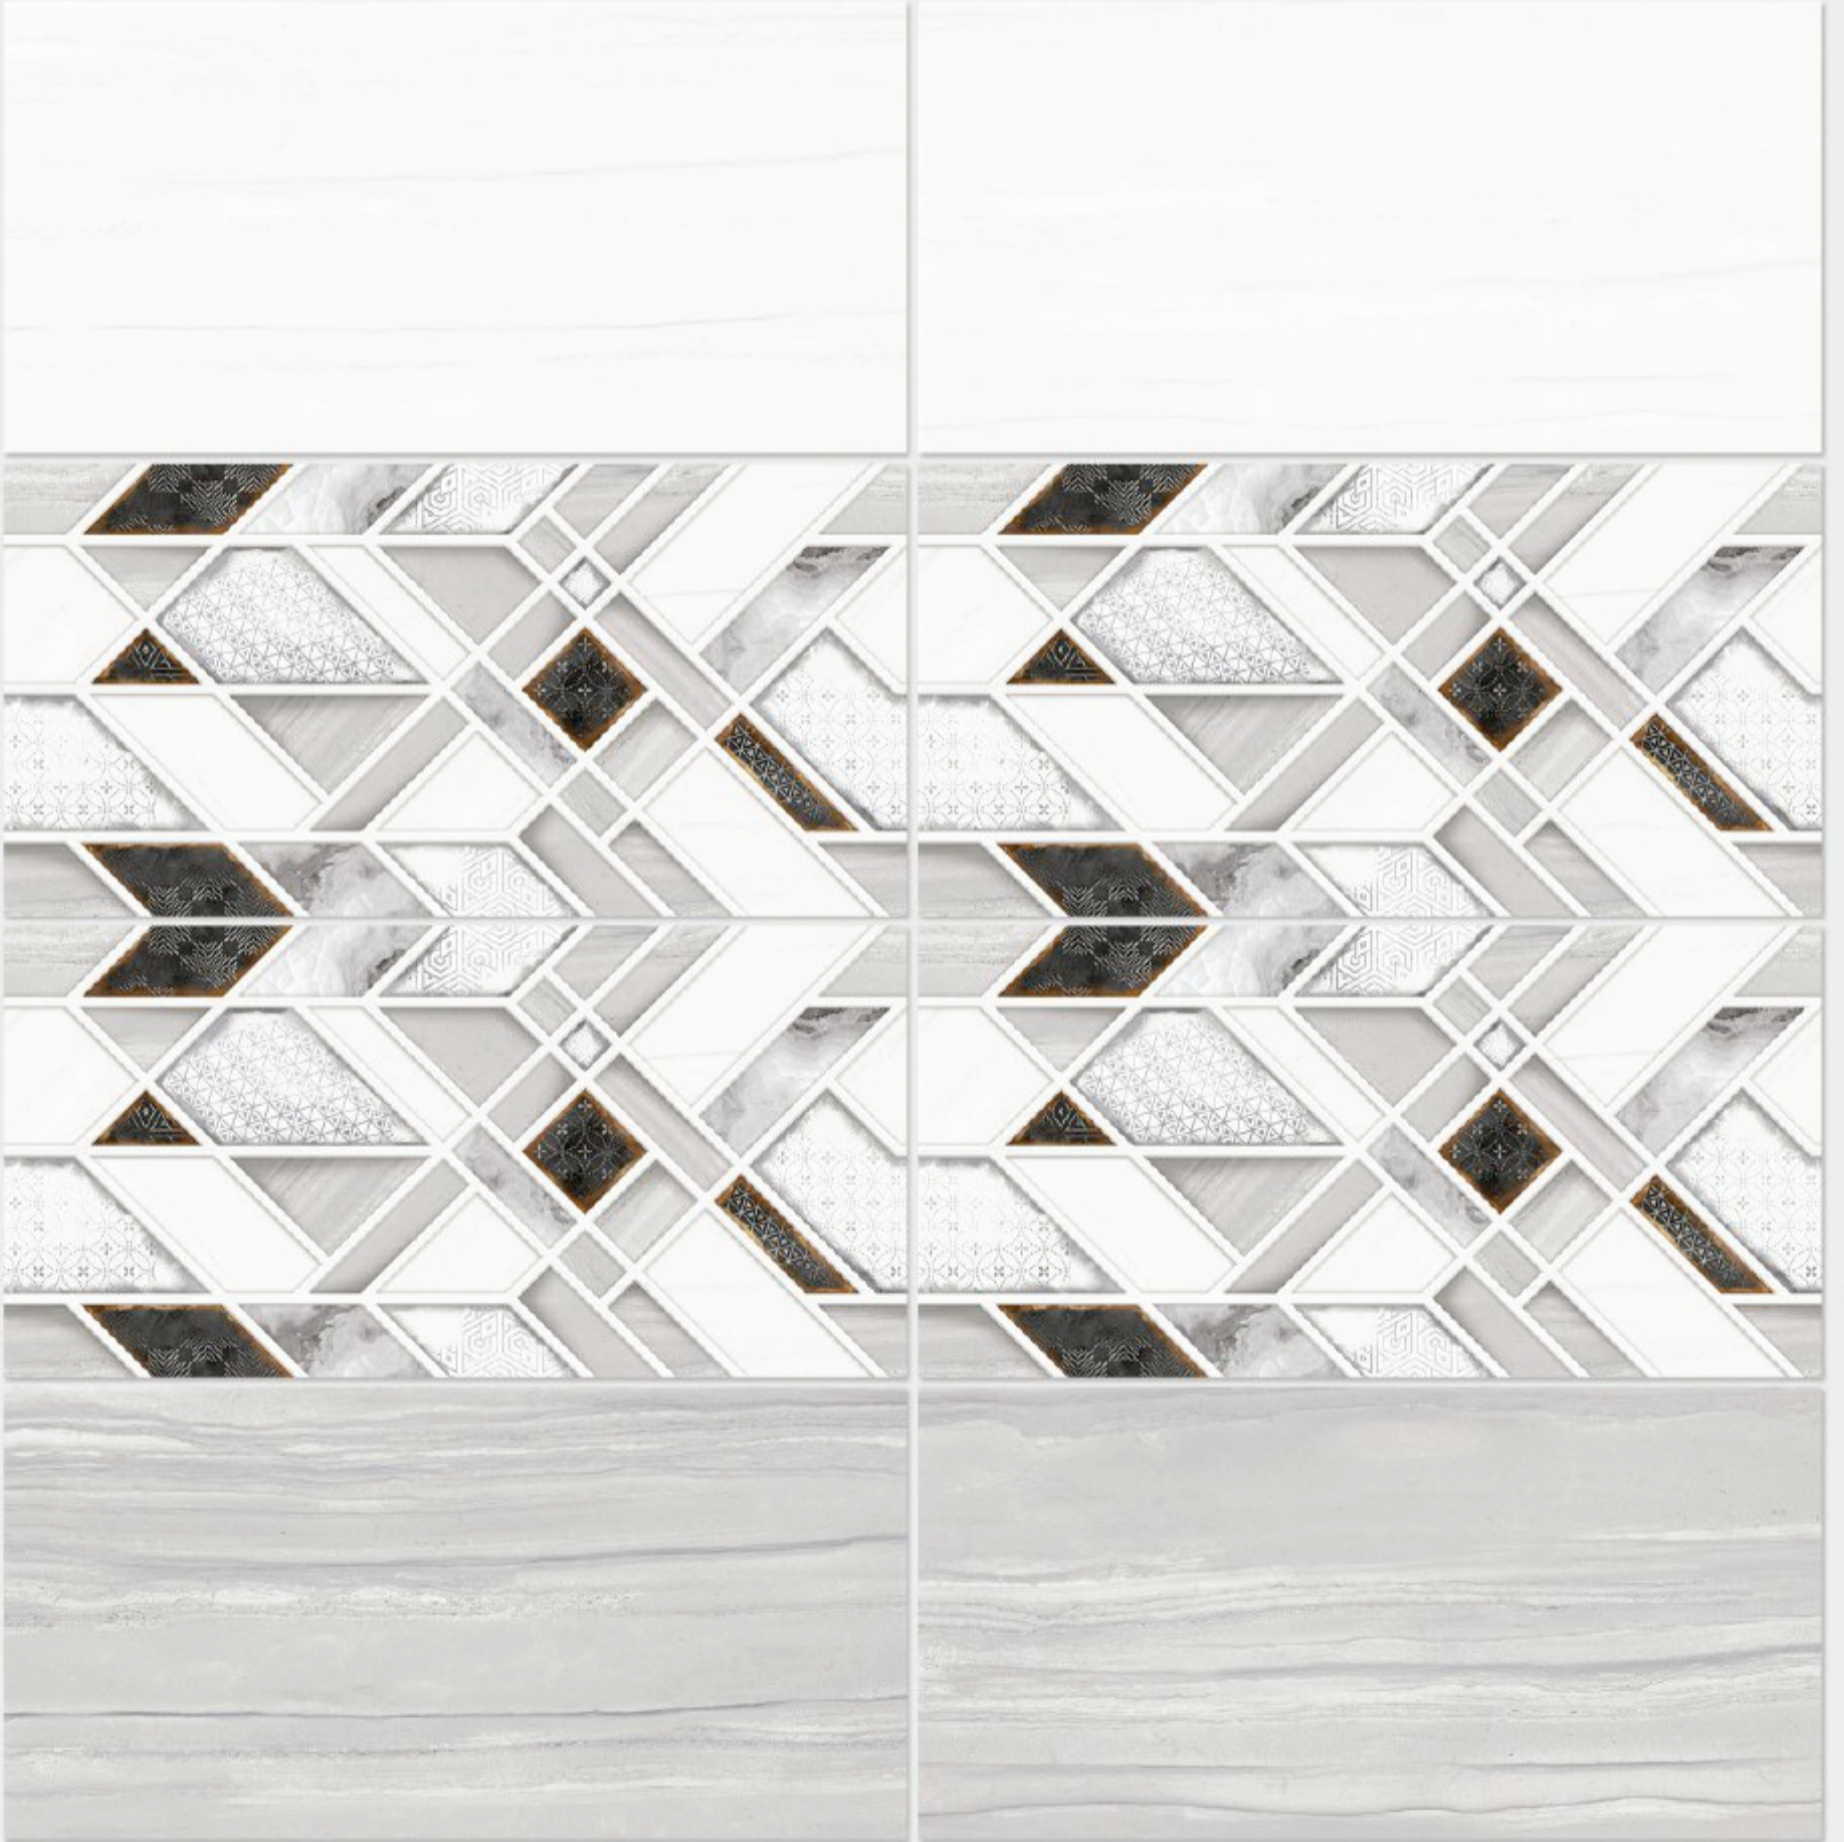

1112 L

1112 HL 1

1112 D

DIGITAL WALL TILES 300x600mm

Tile Shown
1112

resistant to salts | eco sustainable | fire proof | frost proof | random design

Finish: **Glossy**

1113 L