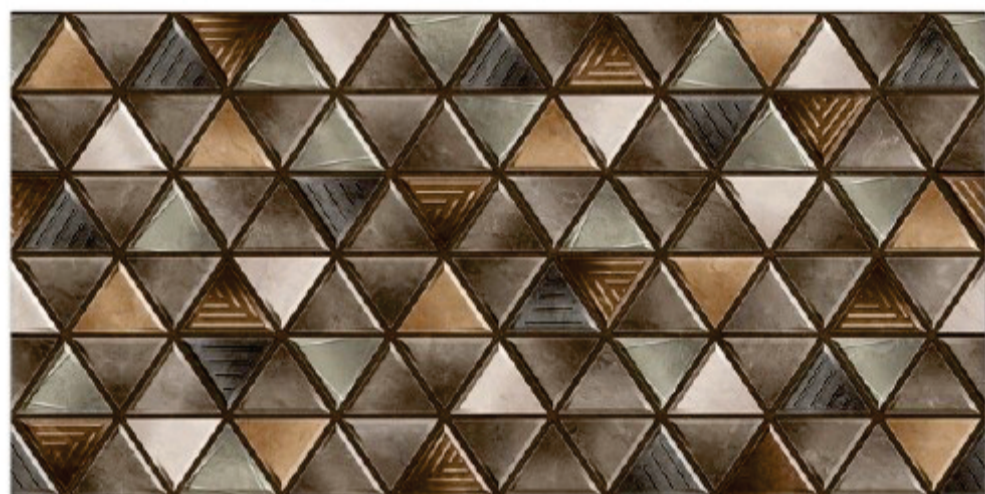

1113 HL 1

1113 D

DIGITAL 300x
WALL TILES 600mm

Tile Shown
1113

resistant to salts | eco sustainable | fire proof | frost proof | random design

Finish: **Glossy**

1114 L

1114 HL 1