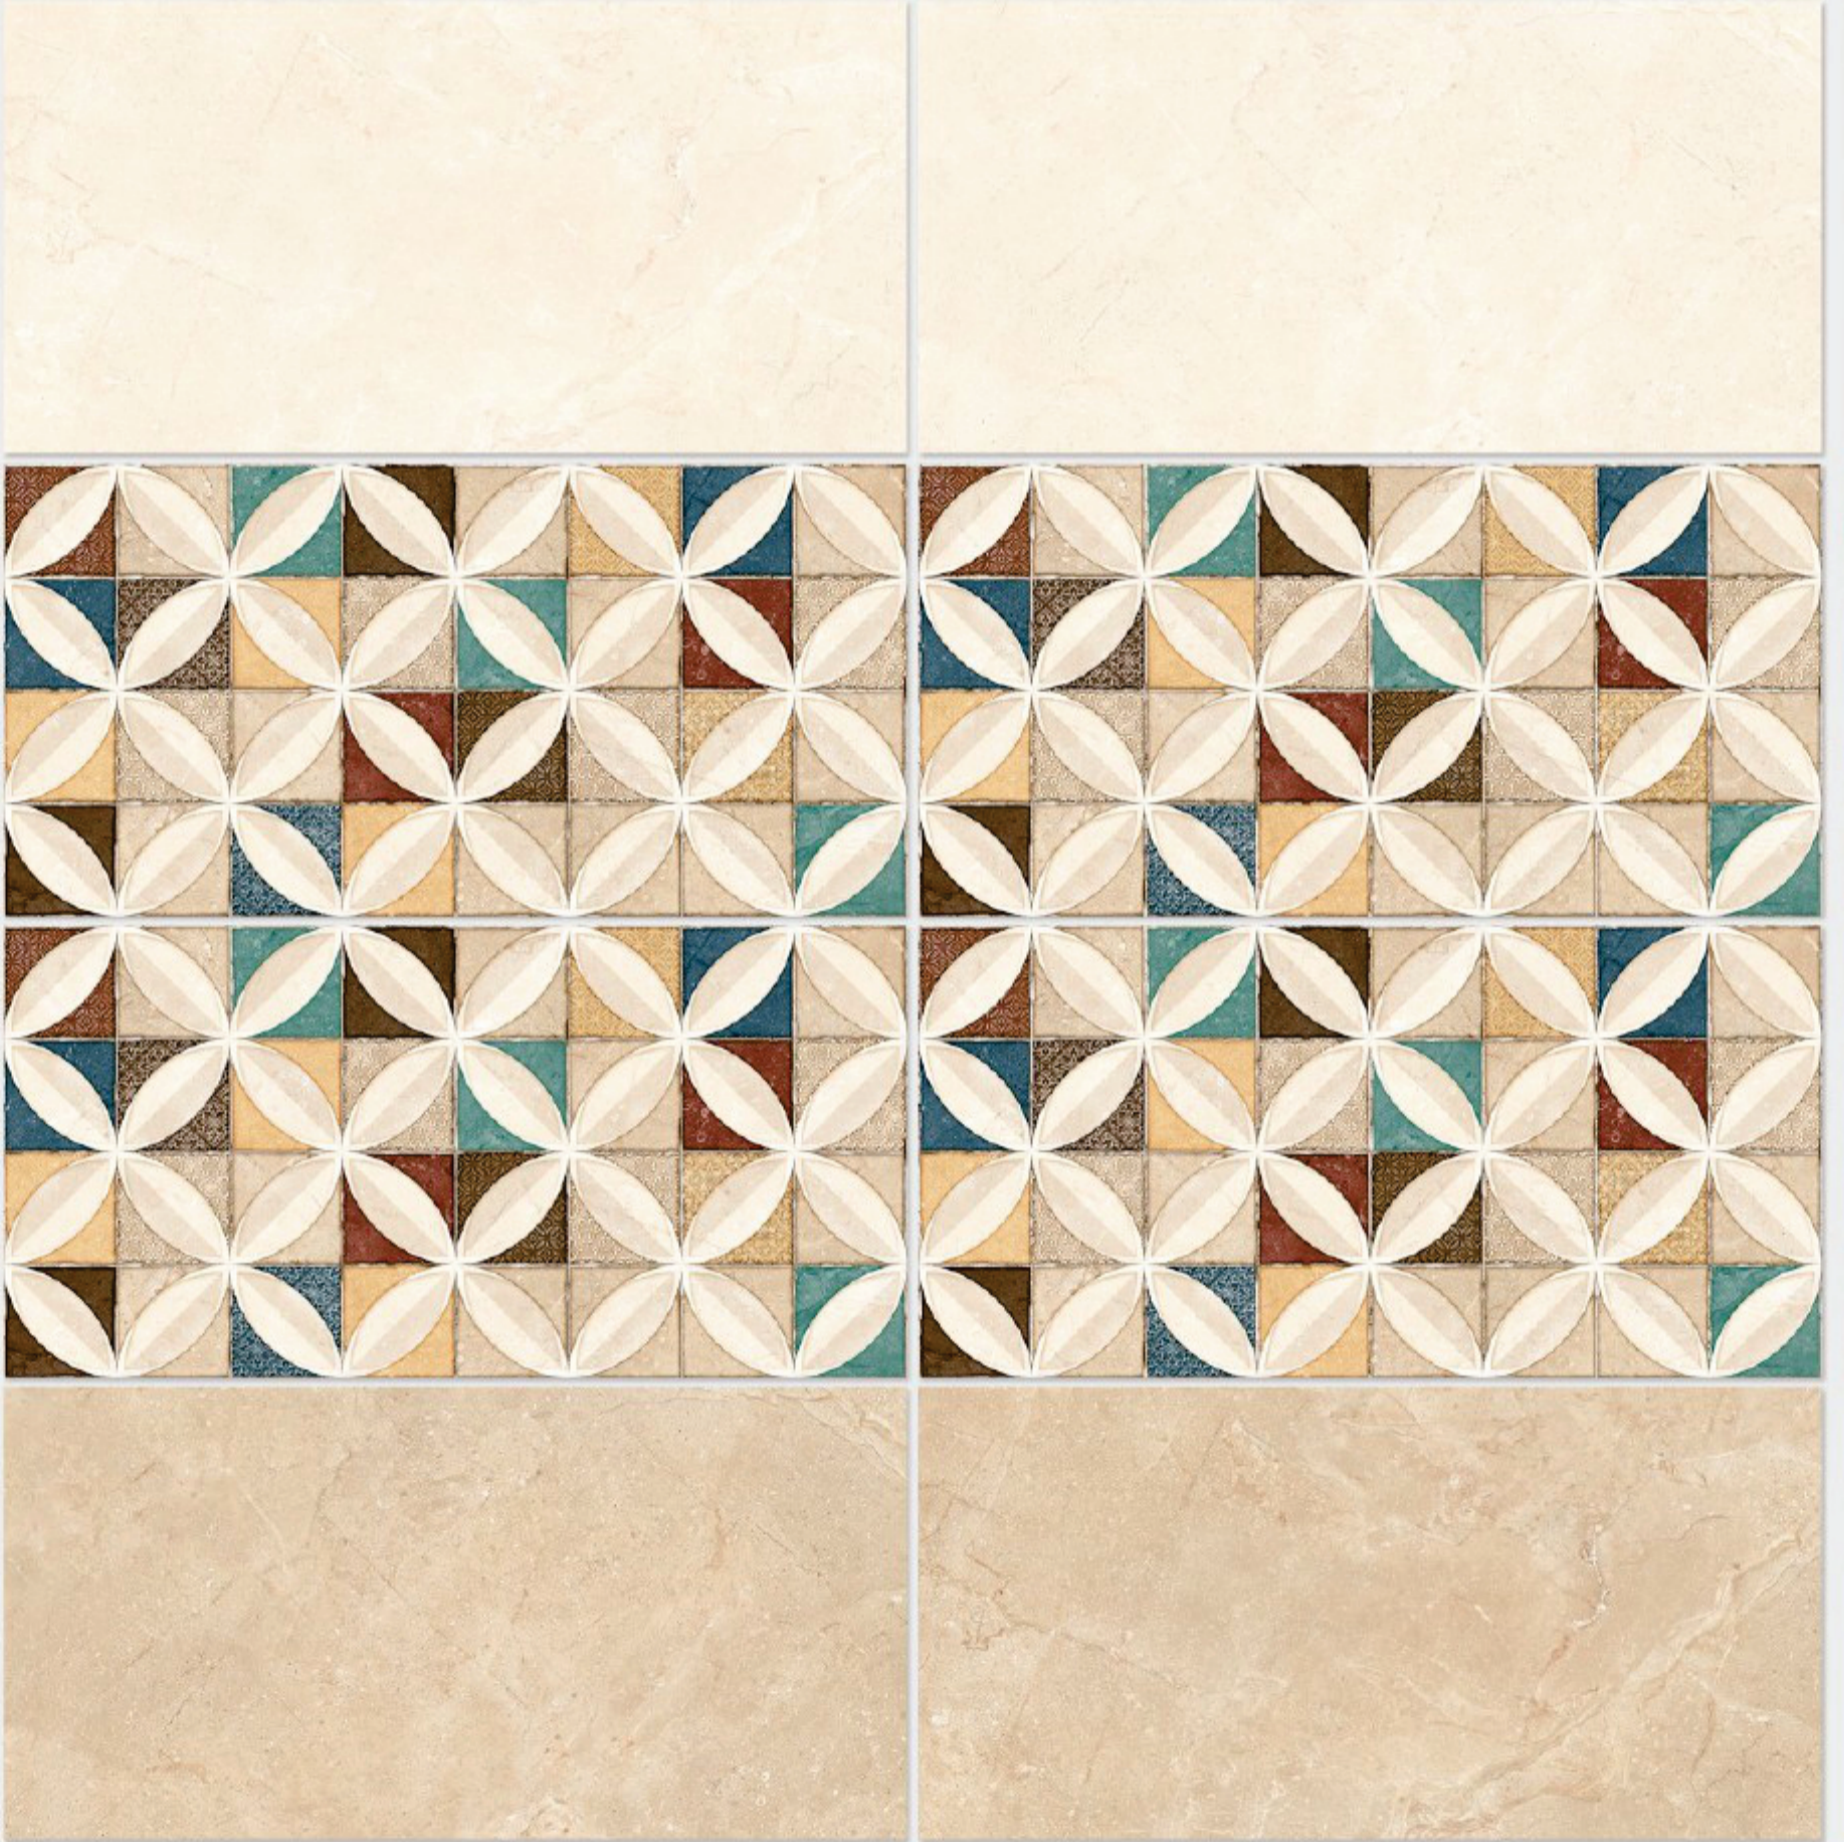

Tile Shown
1107

resistant to salts | eco sustainable | fire proof | frost proof | random design

Finish: **Glossy**

1108 L

1108 HL 1

1108 D

DIGITAL WALL TILES 300x600mm

Tile Shown
1108