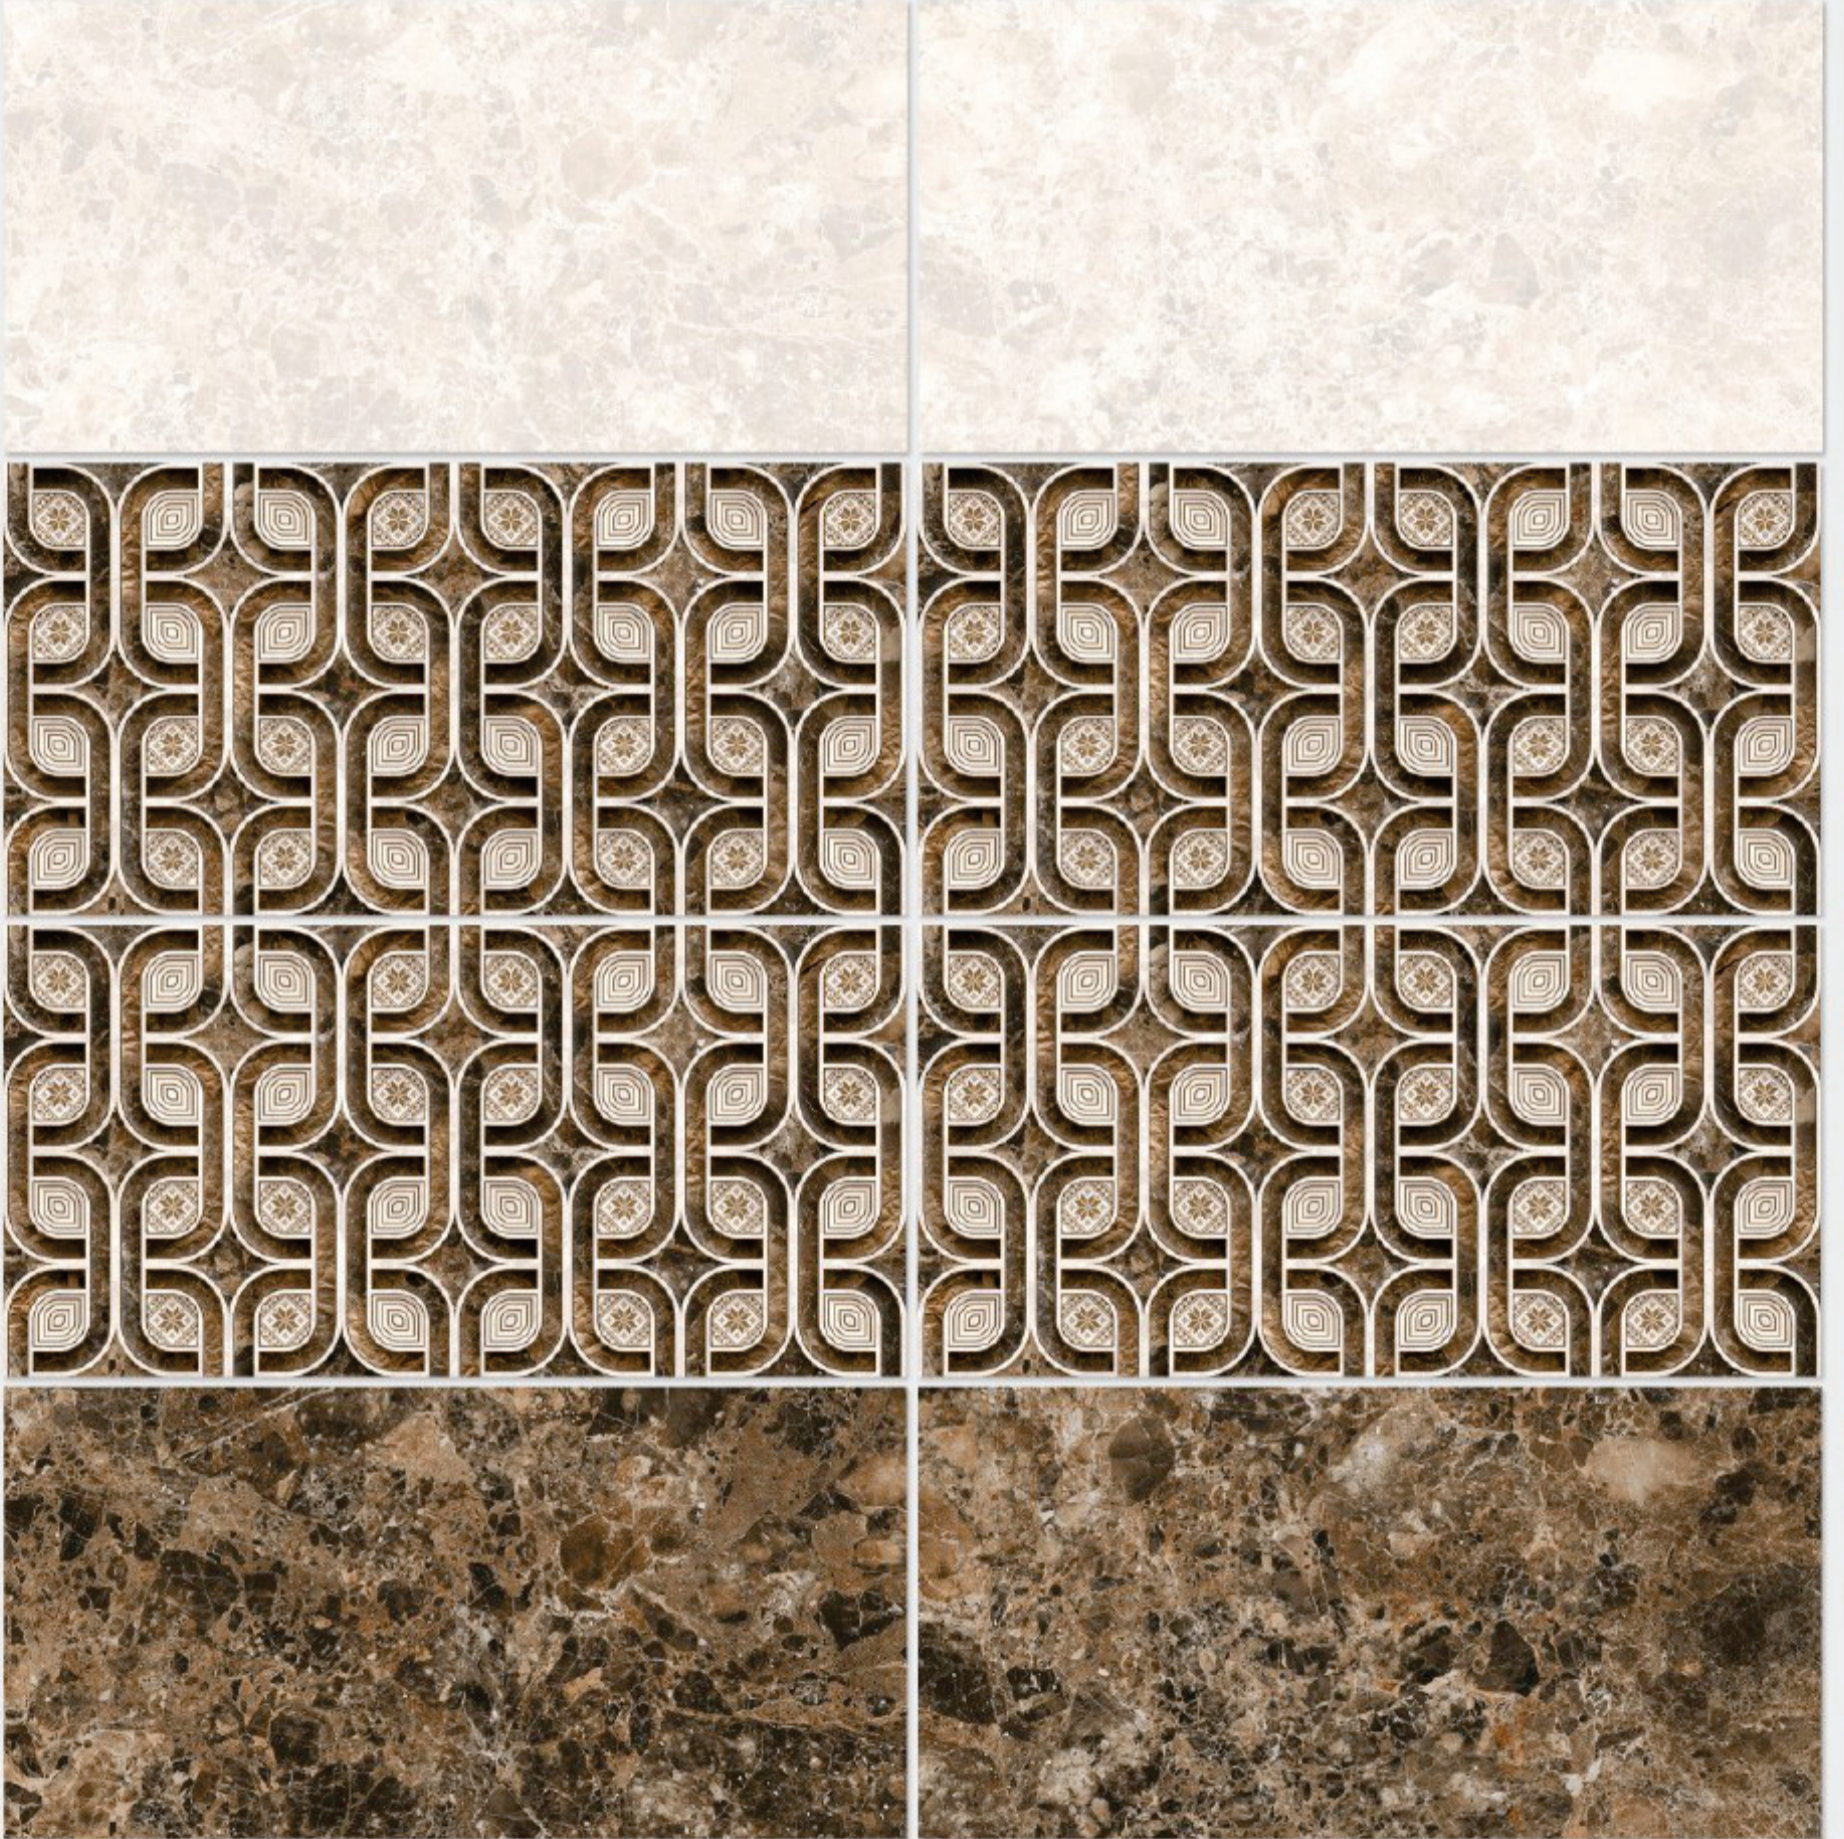

1096 D

Tile Shown
1096