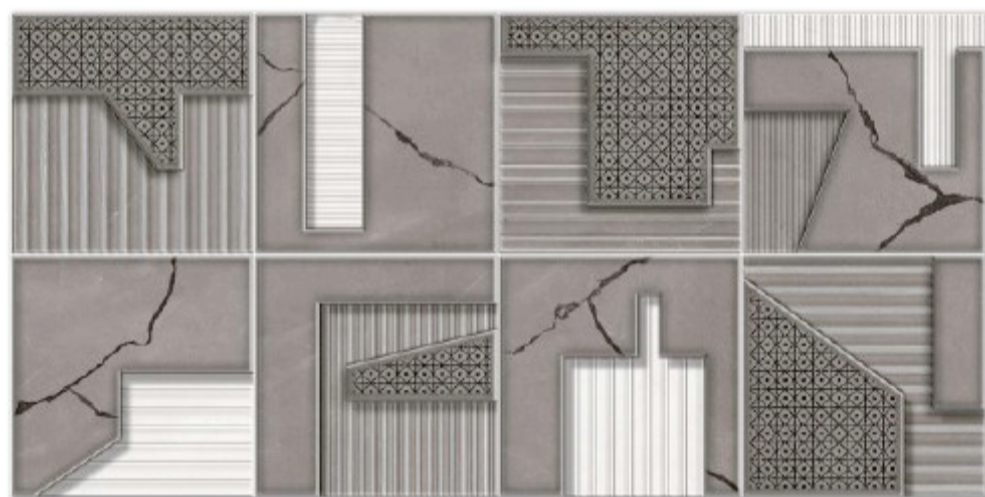

resistant to salts | eco sustainable | fire proof | frost proof | random design

Finish: **Glossy**

1085 L

DIGITAL WALL TILES 300x600mm