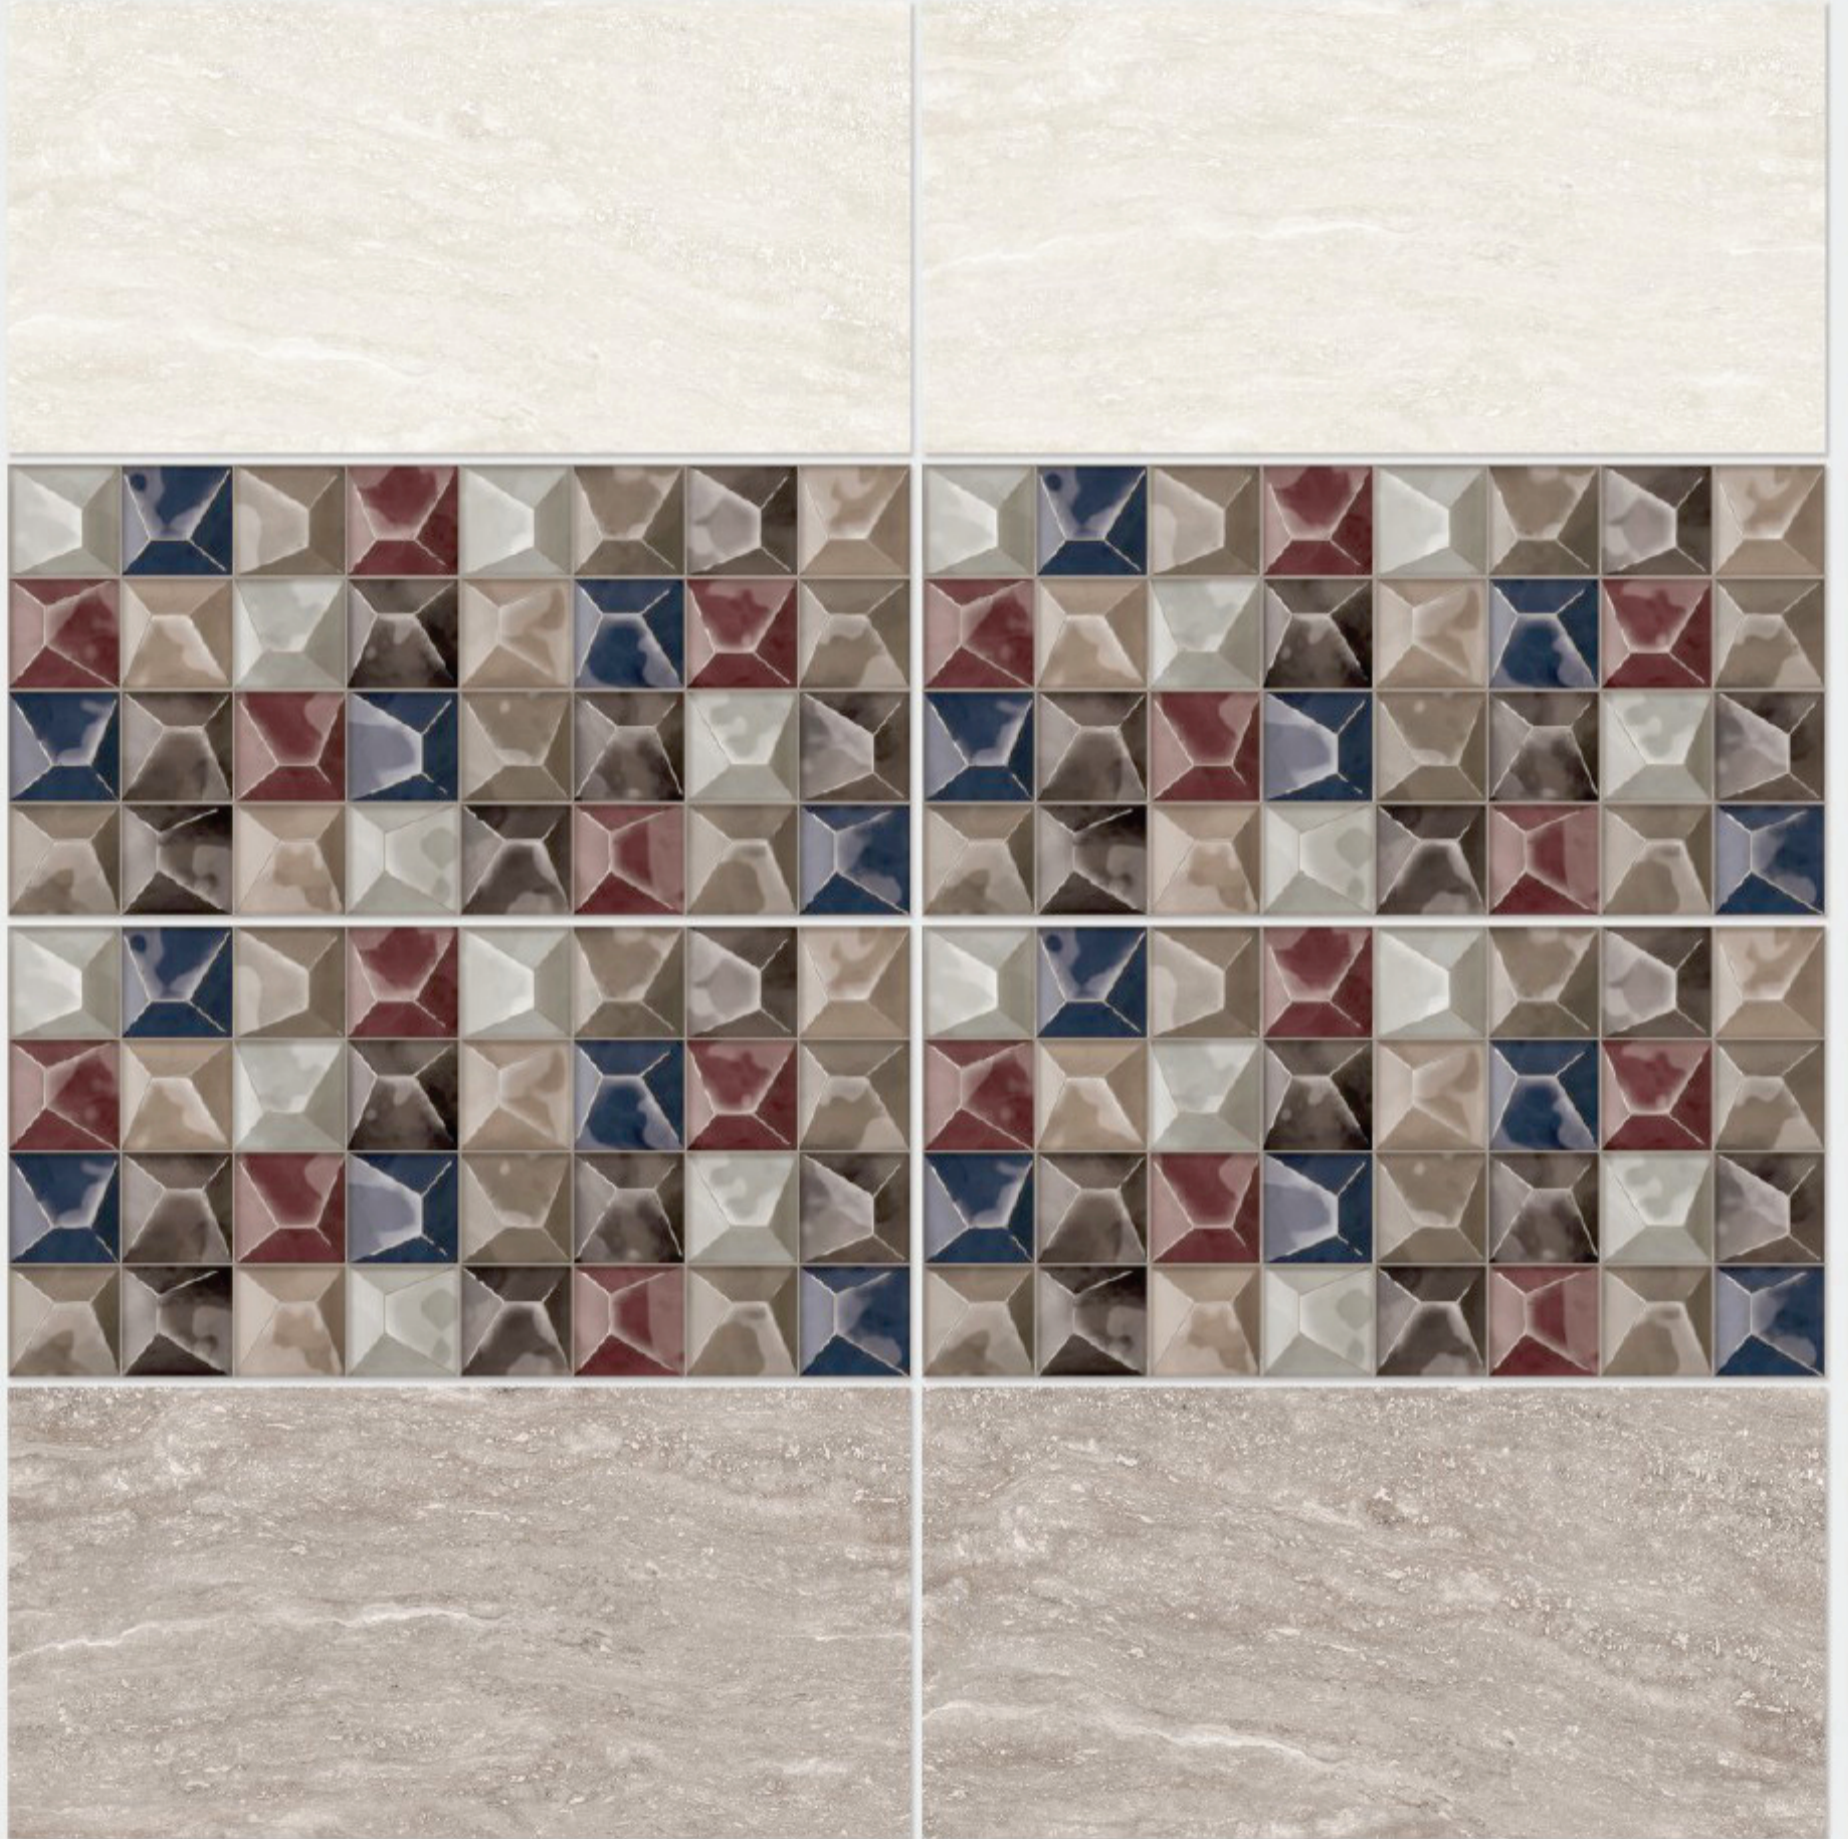

Finish: **Glossy**

1110 L

1110 HL 1

1110 D

DIGITAL WALL TILES 300x600mm

Tile Shown
1110

resistant to salts | eco sustainable | fire proof | frost proof | random design

Finish: **Glossy**